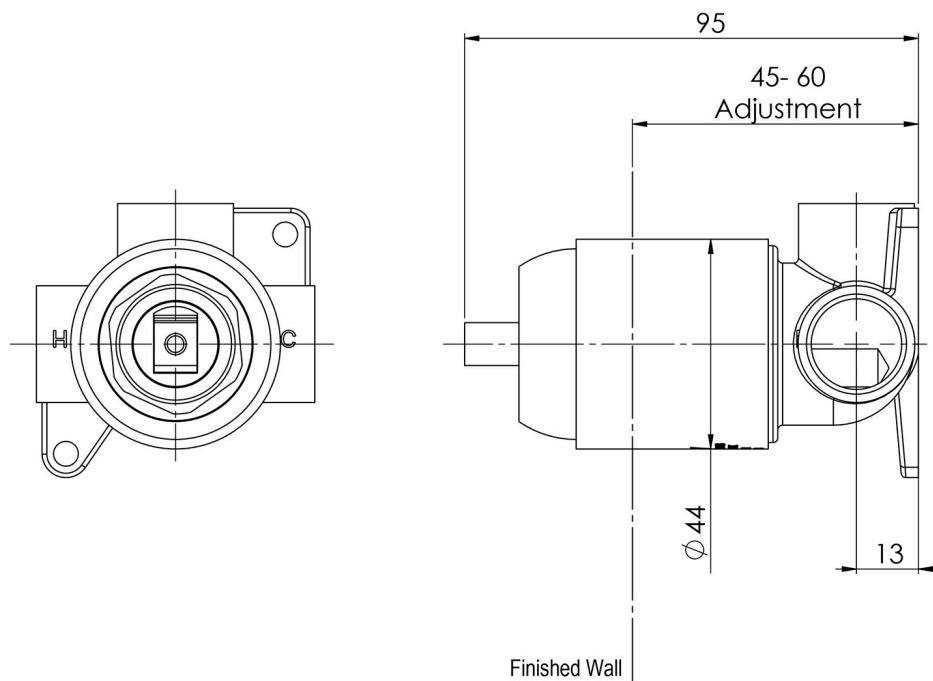

# IVY MKII

BUILDERS SHOWER / WALL MIXER (BODY ONLY) - LEAD FREE

## SPECIFICATIONS

While we aim to ensure the specifications shown are correct at time of printing, Phoenix Tapware reserves the right to make modifications without prior notice. Always use the physical product measurements for mark-ups and roughing-in as the line drawing shown may differ from the actual product over time. All measurements are shown in millimetres. Colours may vary from image shown.