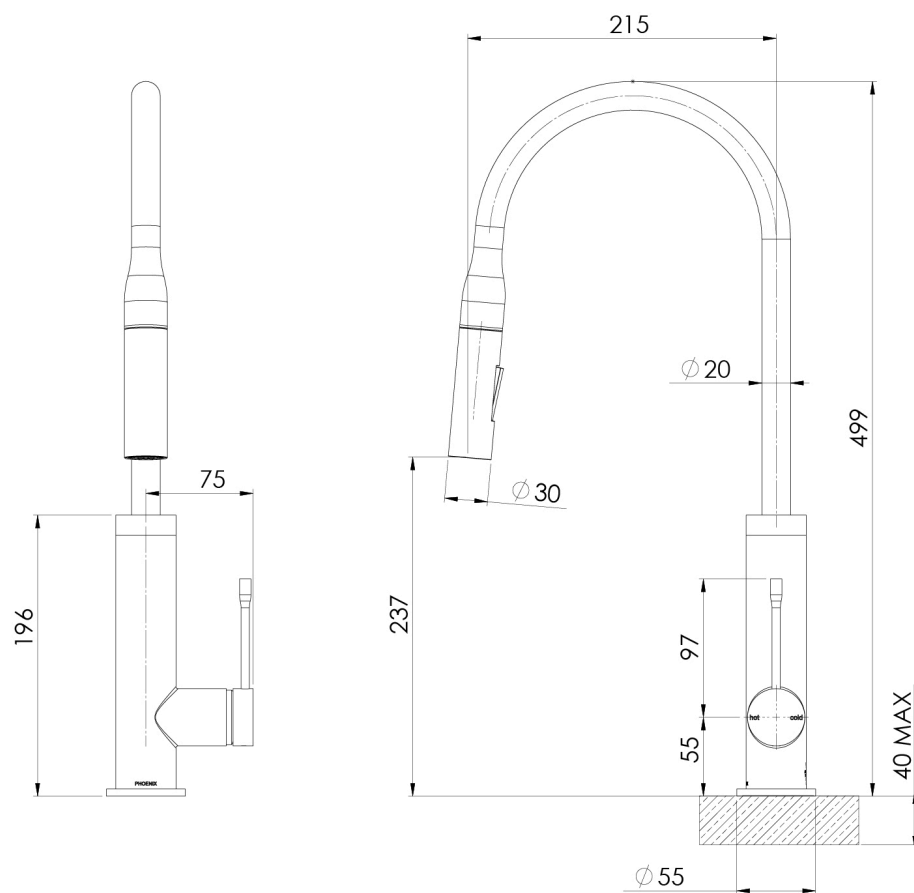

DESIGNER SINK MIXERS

DEJA PULL OUT SINK MIXER 220MM

SPECIFICATIONS

AVAILABLE IN

126-7330-00
Chrome

INFORMATION

Temperature Rating
1 - 75°C

Pressure Rating
150 - 500kPa

Please visit <https://www.phoenixtapware.com.au/warranty> to view the full warranty

While we aim to ensure the specifications shown are correct at time of printing, Phoenix Tapware reserves the right to make modifications without prior notice. Always use the physical product measurements for mark-ups and roughing-in as the line drawing shown may differ from the actual product over time. All measurements are shown in millimetres. Colours may vary from image shown.