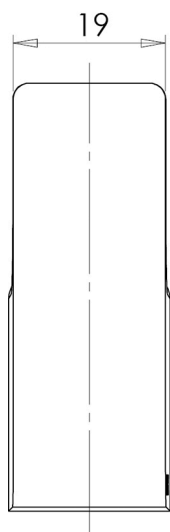

## GLOSS ROBE HOOK

Please visit <https://www.phoenixtapware.com.au/warranty> to view the full warranty

While we aim to ensure the specifications shown are correct at time of printing, Phoenix Tapware reserves the right to make modifications without prior notice. Always use the physical product measurements for mark-ups and roughing-in as the line drawing shown may differ from the actual product over time. All measurements are shown in millimetres. Colours may vary from image shown.