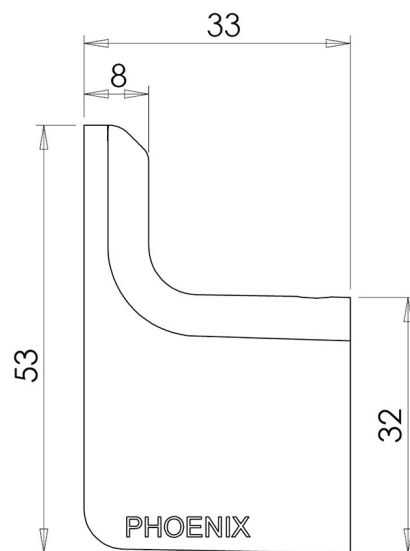

GLOSS

GLOSS ROBE HOOK

SPECIFICATIONS

AVAILABLE IN

GS897
Chrome

GS897-40
Brushed Nickel

GS897-31
Brushed Carbon

GS897 MB
Matte Black

GS897-12
Brushed Gold

INFORMATION

MAINTENANCE AND CARE:

- All surfaces should be cleaned with mild liquid detergent or soap and water.
- Do not use cream cleaners or citrus based cleaning products, as they are abrasive.
- Use of unsuitable cleaning agents may damage the surface.
- Any damage caused in this way will not be covered by warranty.

Please visit <https://www.phoenixtapware.com.au/warranty> to view the full warranty