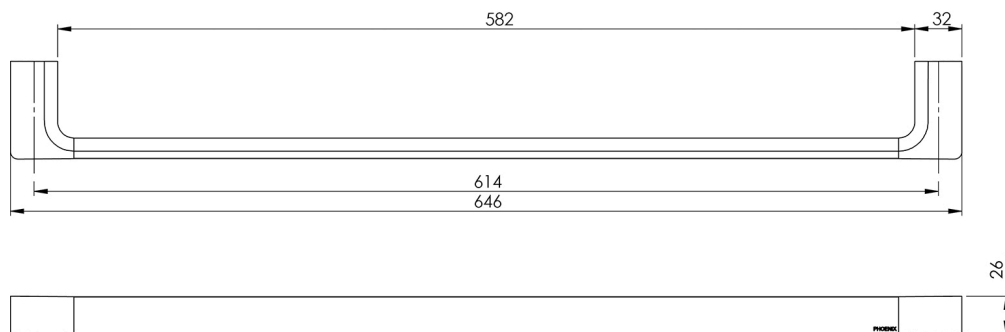

GLOSS

GLOSS SINGLE TOWEL RAIL 600MM

SPECIFICATIONS

AVAILABLE IN

GS804
Chrome

GS804-40
Brushed Nickel

GS804-31
Brushed Carbon

GS804 MB
Matte Black

Please visit <https://www.phoenixtapware.com.au/warranty> to view the full warranty

While we aim to ensure the specifications shown are correct at time of printing, Phoenix Tapware reserves the right to make modifications without prior notice. Always use the physical product measurements for mark-ups and roughing-in as the line drawing shown may differ from the actual product over time. All measurements are shown in millimetres. Colours may vary from image shown.