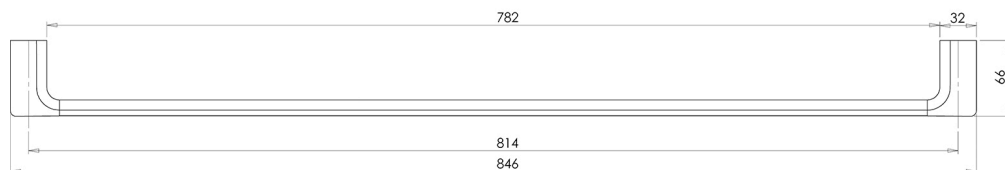

GLOSS

GLOSS SINGLE TOWEL RAIL 800MM

SPECIFICATIONS

AVAILABLE IN

GS802
Chrome

GS802-40
Brushed Nickel

GS802-31
Brushed Carbon

GS802 MB
Matte Black

Please visit <https://www.phoenixtapware.com.au/warranty> to view the full warranty

While we aim to ensure the specifications shown are correct at time of printing, Phoenix Tapware reserves the right to make modifications without prior notice. Always use the physical product measurements for mark-ups and roughing-in as the line drawing shown may differ from the actual product over time. All measurements are shown in millimetres. Colours may vary from image shown.