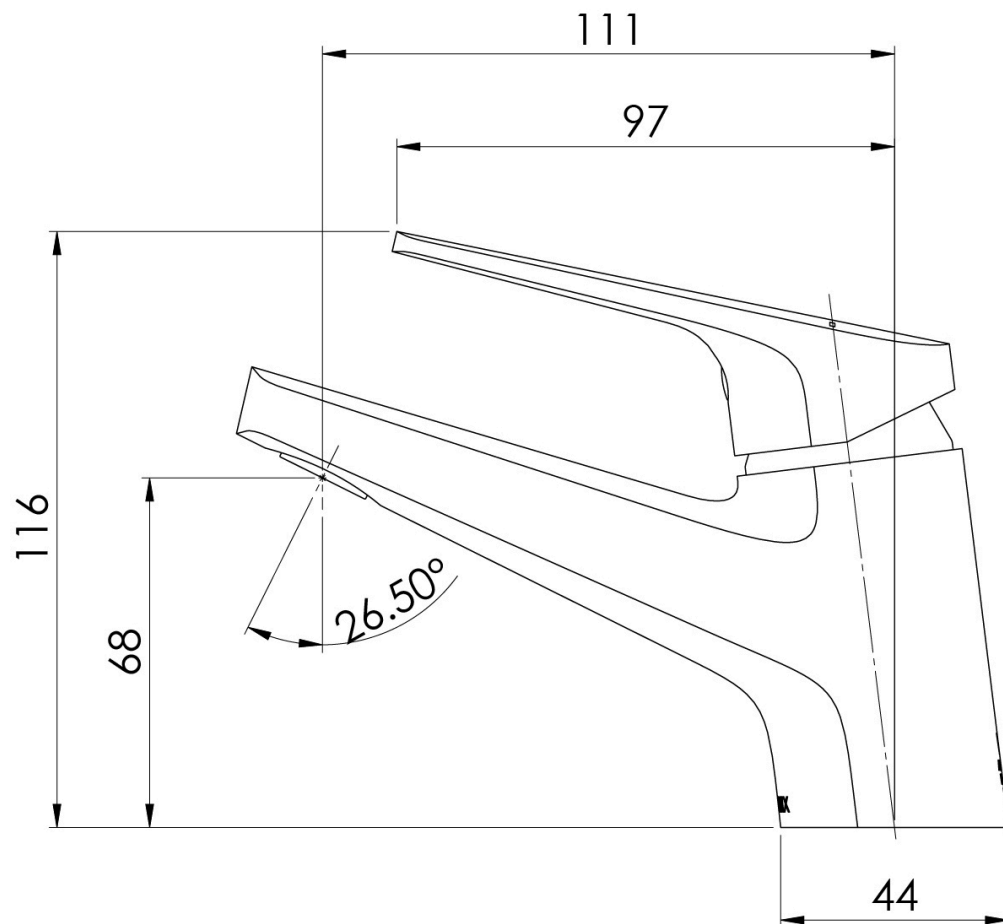

IVY MKII

IVY MKII FIXED BASIN MIXER - LEAD FREE

SPECIFICATIONS

AVAILABLE IN

154-7700-00-1
Chrome

154-7700-10-1
Matte Black

INFORMATION

Temperature Rating
1 - 75°C

Product complies with the lead free Australian Building Codes Board regulations in 2026 Please visit <https://www.phoenixtapware.com.au/warranty> to view the full warranty

While we aim to ensure the specifications shown are correct at time of printing, Phoenix Tapware reserves the right to make modifications without prior notice. Always use the physical product measurements for mark-ups and roughing-in as the line drawing shown may differ from the actual product over time. All measurements are shown in millimetres. Colours may vary from image shown.