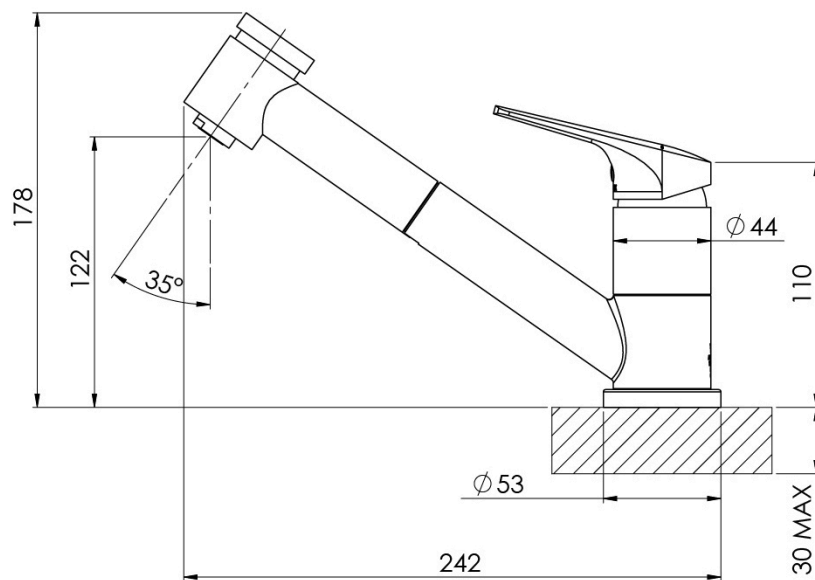

IVY MKII

IVY MKII PULL OUT SINK MIXER - LEAD FREE

SPECIFICATIONS

AVAILABLE IN

154-7100-00-1
Chrome

154-7100-10-1
Matte Black

INFORMATION

Temperature Rating
1 - 75°C

Product complies with the lead free Australian Building Codes Board regulations in 2026 Please visit <https://www.phoenixtapware.com.au/warranty> to view the full warranty

While we aim to ensure the specifications shown are correct at time of printing, Phoenix Tapware reserves the right to make modifications without prior notice. Always use the physical product measurements for mark-ups and roughing-in as the line drawing shown may differ from the actual product over time. All measurements are shown in millimetres. Colours may vary from image shown.