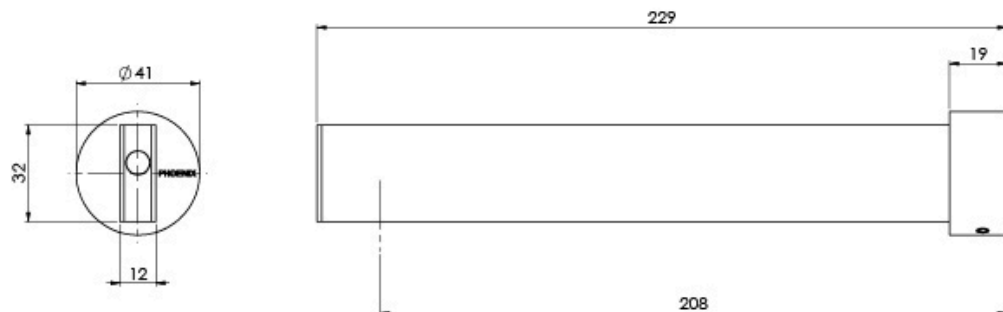

LEXI MKII

LEXI MKII BASIN OUTLET 200MM

SPECIFICATIONS

AVAILABLE IN

123-7610-00
Chrome

123-7610-40
Brushed Nickel

123-7610-10
Matte Black

INFORMATION

Please visit <https://www.phoenixtapware.com.au/warranty> to view the full warranty

While we aim to ensure the specifications shown are correct at time of printing, Phoenix Tapware reserves the right to make modifications without prior notice. Always use the physical product measurements for mark-ups and roughing-in as the line drawing shown may differ from the actual product over time. All measurements are shown in millimetres. Colours may vary from image shown.