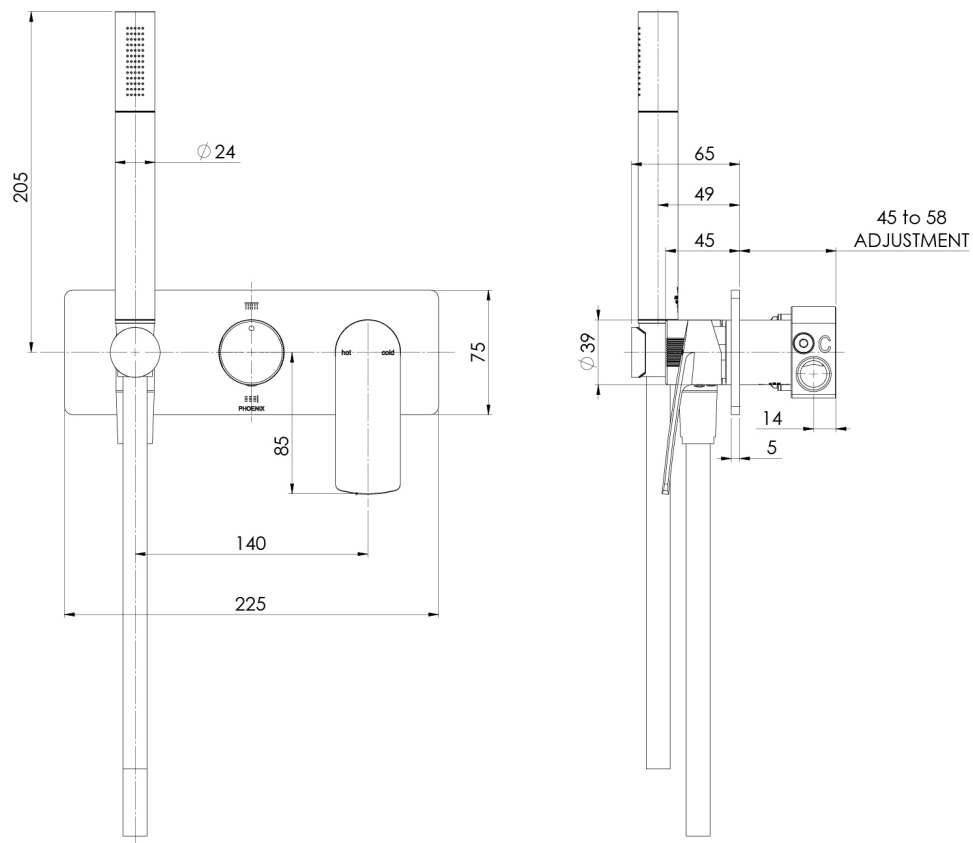

## MEKKO WALL SHOWER SYSTEM

## SPECIFICATIONS

AS2485.1 Compliant Dual Check Valves

Please visit <https://www.phoenixtapware.com.au/warranty> to view the full warranty

While we aim to ensure the specifications shown are correct at time of printing, Phoenix Tapware reserves the right to make modifications without prior notice. Always use the physical product measurements for mark-ups and roughing-in as the line drawing shown may differ from the actual product over time. All measurements are shown in millimetres. Colours may vary from image shown.