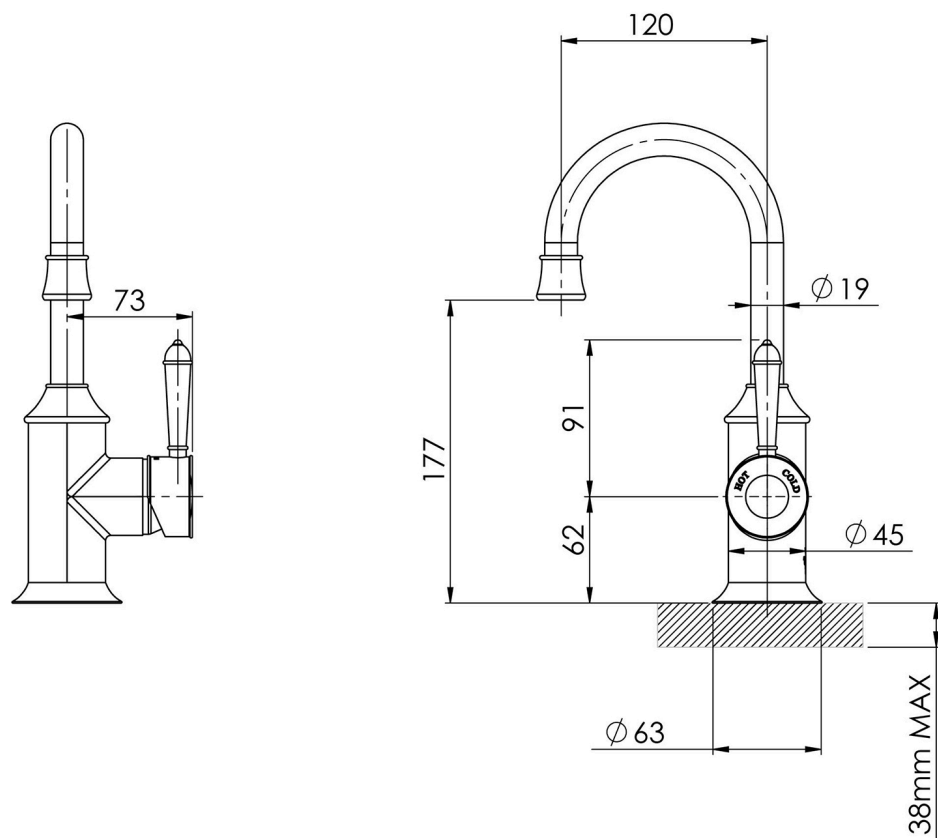

NOSTALGIA

NOSTALGIA BASIN MIXER 120MM GOOSENECK

SPECIFICATIONS

AVAILABLE IN

NS770 CHR
Chrome

NS770-62
Chrome / Natural White

INFORMATION

Temperature Rating
1 - 75°C

Please visit <https://www.phoenixtapware.com.au/warranty> to view the full warranty

While we aim to ensure the specifications shown are correct at time of printing, Phoenix Tapware reserves the right to make modifications without prior notice. Always use the physical product measurements for mark-ups and roughing-in as the line drawing shown may differ from the actual product over time. All measurements are shown in millimetres. Colours may vary from image shown.