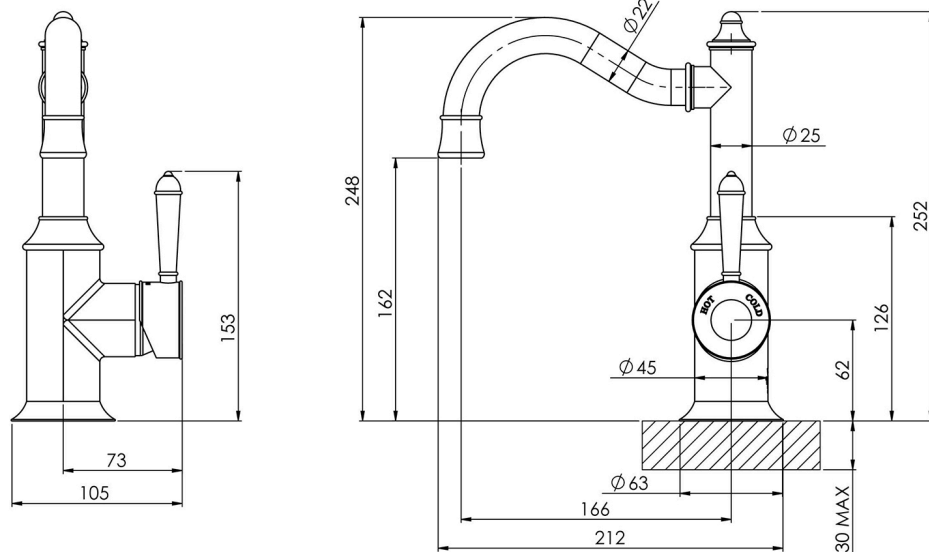

## SPECIFICATIONS

Please visit <https://www.phoenixtapware.com.au/warranty> to view the full warranty

While we aim to ensure the specifications shown are correct at time of printing, Phoenix Tapware reserves the right to make modifications without prior notice. Always use the physical product measurements for mark-ups and roughing-in as the line drawing shown may differ from the actual product over time. All measurements are shown in millimetres. Colours may vary from image shown.