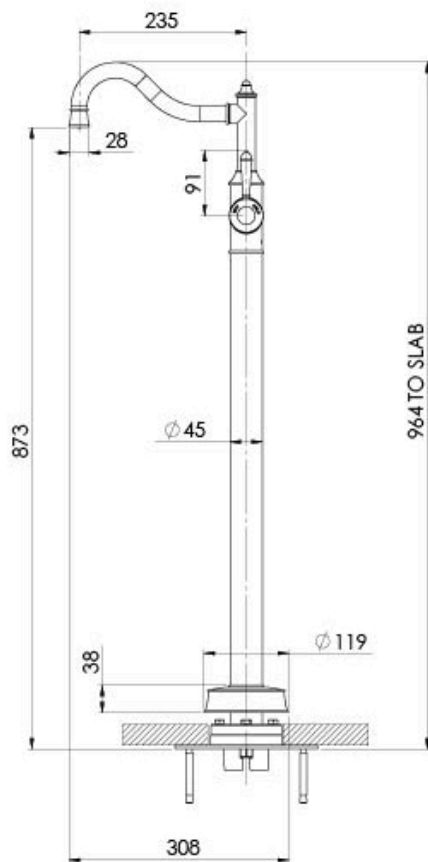

NOSTALGIA

NOSTALGIA FLOOR MOUNTED BATH MIXER SHEPHERDS CROOK

SPECIFICATIONS

AVAILABLE IN

NS745 CHR
Chrome

NS745-62
Chrome / Natural White

INFORMATION

Temperature Rating
1 - 75°C

Please visit <https://www.phoenixtapware.com.au/warranty> to view the full warranty

While we aim to ensure the specifications shown are correct at time of printing, Phoenix Tapware reserves the right to make modifications without prior notice. Always use the physical product measurements for mark-ups and roughing-in as the line drawing shown may differ from the actual product over time. All measurements are shown in millimetres. Colours may vary from image shown.