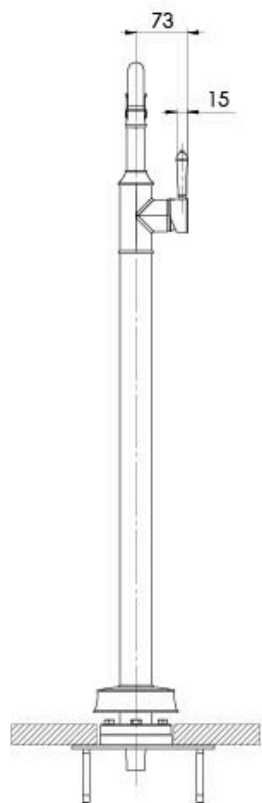

NOSTALGIA

NOSTALGIA FLOOR MOUNTED BATH MIXER SHEPHERDS CROOK

SPECIFICATIONS

AVAILABLE IN

NS745 CHR
Chrome

NS745-62
Chrome / Natural White

INFORMATION

Temperature Rating
1 - 75°C

Please visit <https://www.phoenixtapware.com.au/warranty> to view the full warranty

While we aim to ensure the specifications shown are correct at time of printing, Phoenix Tapware reserves the right to make modifications without prior notice. Always use the physical product measurements for mark-ups and roughing-in as the line drawing shown may differ from the actual product over time. All measurements are shown in millimetres. Colours may vary from image shown.