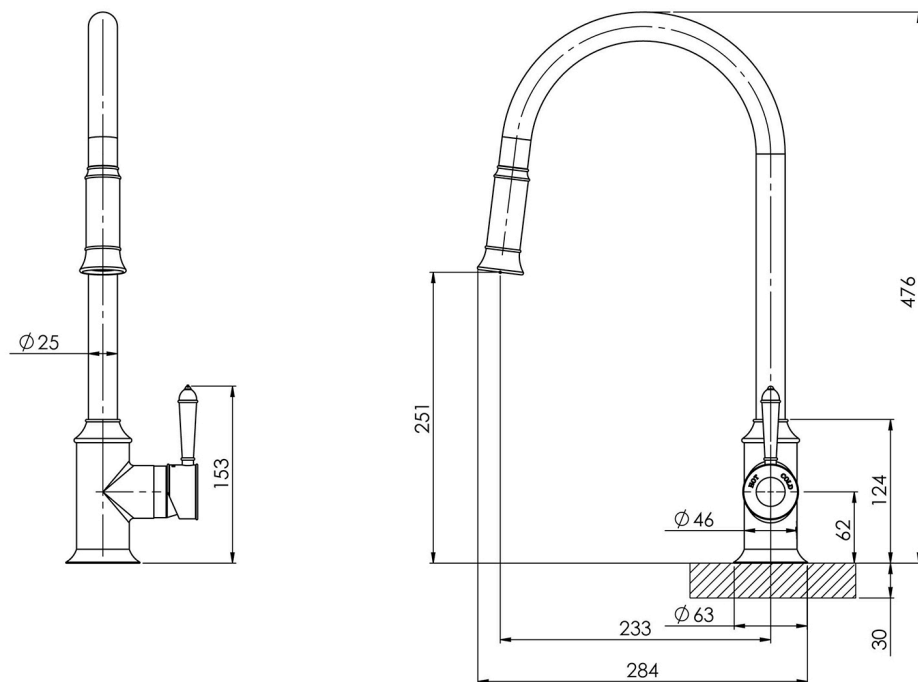

NOSTALGIA

NOSTALGIA PULL OUT SINK MIXER 230MM - LEAD FREE

SPECIFICATIONS

AVAILABLE IN

NS710-00-1
Chrome

NS710-40-1
Brushed Nickel

NS710-33-1
Antique Black

NS710-62-1
Chrome / Natural White

Product complies with the lead free Australian Building Codes Board regulations in 2026 Please visit <https://www.phoenixtapware.com.au/warranty> to view the full warranty

While we aim to ensure the specifications shown are correct at time of printing, Phoenix Tapware reserves the right to make modifications without prior notice. Always use the physical product measurements for mark-ups and roughing-in as the line drawing shown may differ from the actual product over time. All measurements are shown in millimetres. Colours may vary from image shown.