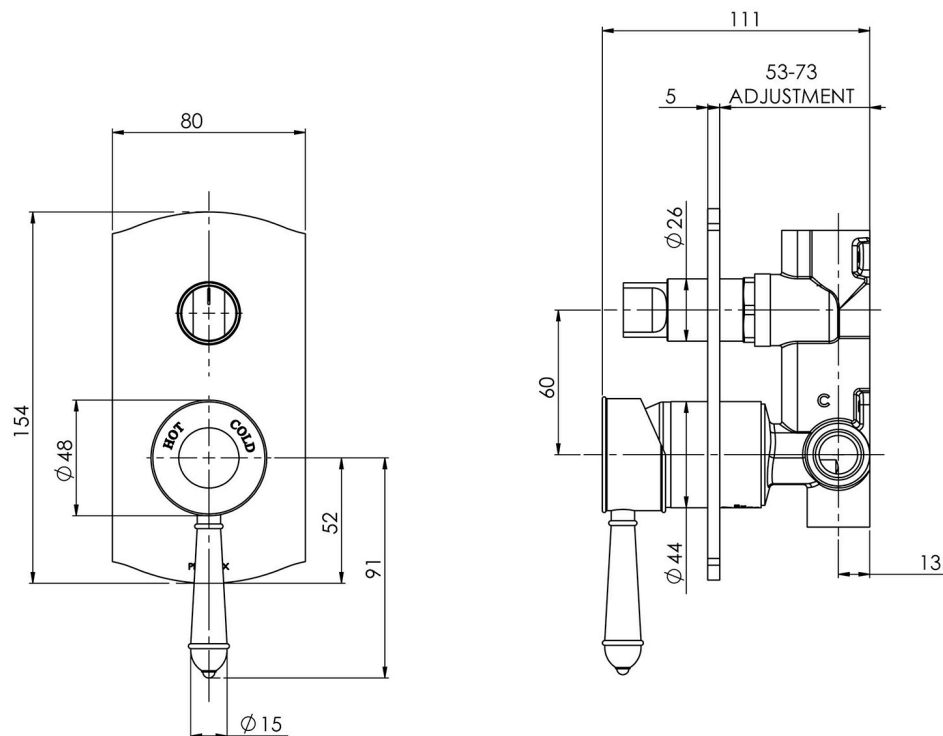

NOSTALGIA

NOSTALGIA SHOWER / BATH DIVERTER MIXER

SPECIFICATIONS

AVAILABLE IN

NS791 CHR
Chrome

NS791-62
Chrome / Natural White

INFORMATION

Temperature Rating
1 - 75°C

Please visit <https://www.phoenixtapware.com.au/warranty> to view the full warranty

While we aim to ensure the specifications shown are correct at time of printing, Phoenix Tapware reserves the right to make modifications without prior notice. Always use the physical product measurements for mark-ups and roughing-in as the line drawing shown may differ from the actual product over time. All measurements are shown in millimetres. Colours may vary from image shown.