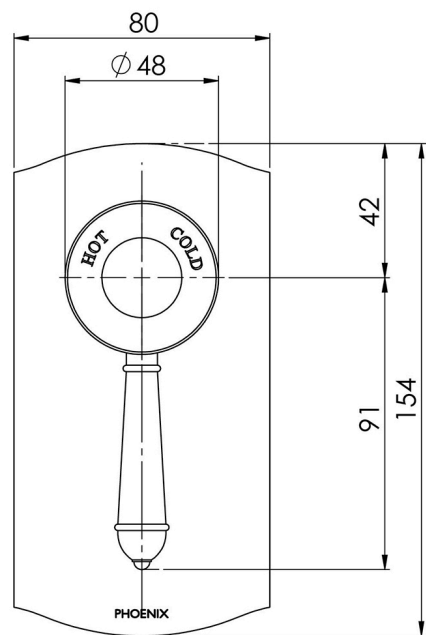

NOSTALGIA

NOSTALGIA SHOWER / WALL MIXER

SPECIFICATIONS

AVAILABLE IN

NS780-40
Brushed Nickel

NS780-33
Antique Black

INFORMATION

Temperature Rating
1 - 75°C

Please visit <https://www.phoenixtapware.com.au/warranty> to view the full warranty

While we aim to ensure the specifications shown are correct at time of printing, Phoenix Tapware reserves the right to make modifications without prior notice. Always use the physical product measurements for mark-ups and roughing-in as the line drawing shown may differ from the actual product over time. All measurements are shown in millimetres. Colours may vary from image shown.