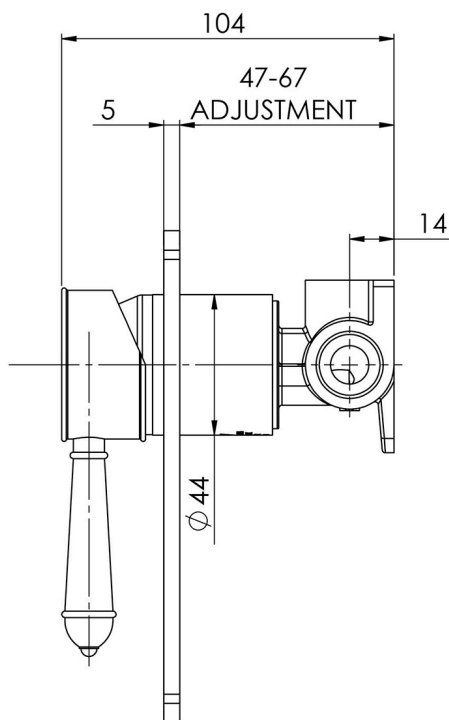

NOSTALGIA

NOSTALGIA SHOWER / WALL MIXER

SPECIFICATIONS

AVAILABLE IN

NS780-40
Brushed Nickel

NS780-33
Antique Black

INFORMATION

Temperature Rating
1 - 75°C

Please visit <https://www.phoenixtapware.com.au/warranty> to view the full warranty

While we aim to ensure the specifications shown are correct at time of printing, Phoenix Tapware reserves the right to make modifications without prior notice. Always use the physical product measurements for mark-ups and roughing-in as the line drawing shown may differ from the actual product over time. All measurements are shown in millimetres. Colours may vary from image shown.