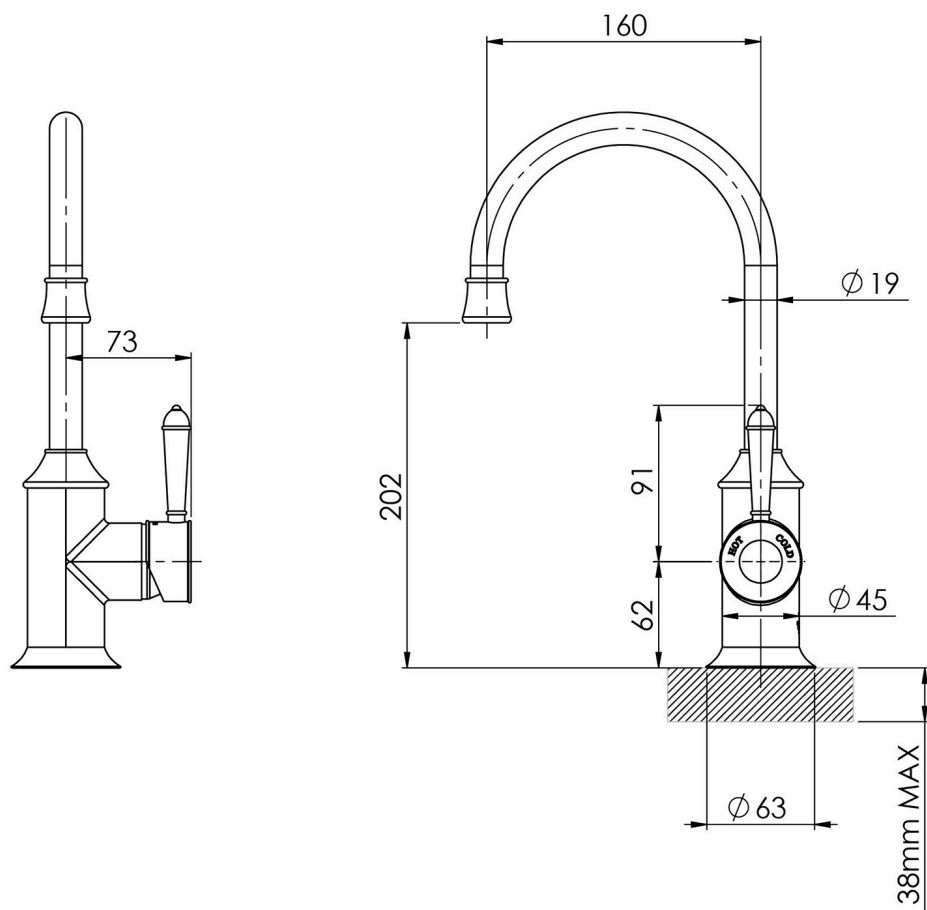

NOSTALGIA

NOSTALGIA SINK MIXER 160MM GOOSENECK

SPECIFICATIONS

AVAILABLE IN

NS730 CHR
Chrome

NS730-62
Chrome / Natural White

INFORMATION

Temperature Rating
1 - 75°C

Please visit <https://www.phoenixtapware.com.au/warranty> to view the full warranty

While we aim to ensure the specifications shown are correct at time of printing, Phoenix Tapware reserves the right to make modifications without prior notice. Always use the physical product measurements for mark-ups and roughing-in as the line drawing shown may differ from the actual product over time. All measurements are shown in millimetres. Colours may vary from image shown.