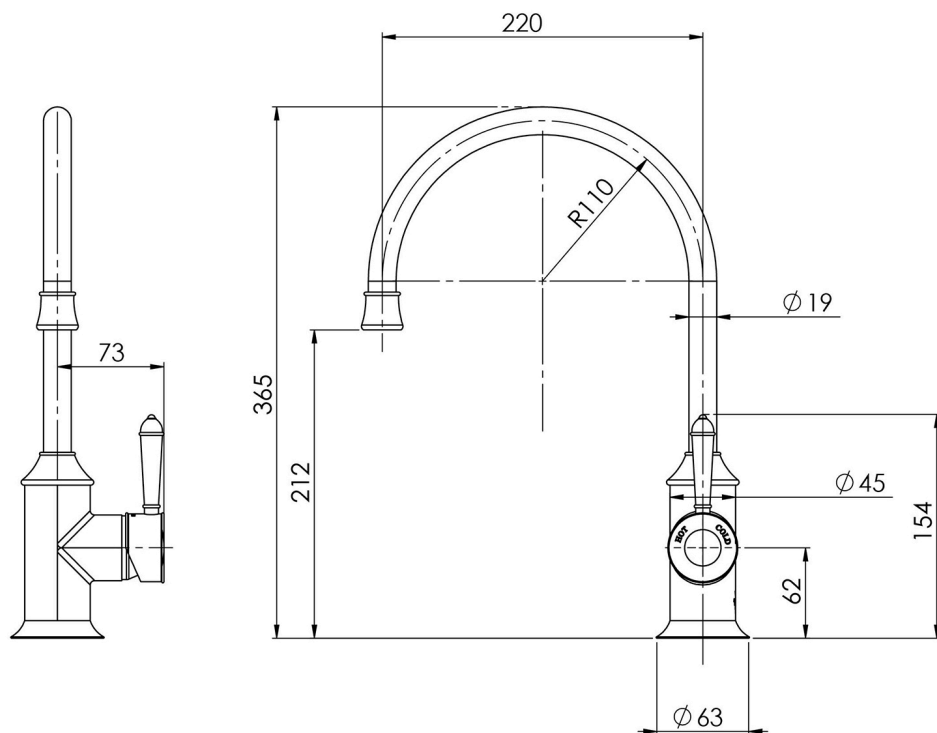

NOSTALGIA

NOSTALGIA SINK MIXER 220MM GOOSENECK

SPECIFICATIONS

AVAILABLE IN

NS733 CHR
Chrome

NS733-62
Chrome / Natural White

INFORMATION

Temperature Rating
1 - 75°C

Please visit <https://www.phoenixtapware.com.au/warranty> to view the full warranty

While we aim to ensure the specifications shown are correct at time of printing, Phoenix Tapware reserves the right to make modifications without prior notice. Always use the physical product measurements for mark-ups and roughing-in as the line drawing shown may differ from the actual product over time. All measurements are shown in millimetres. Colours may vary from image shown.