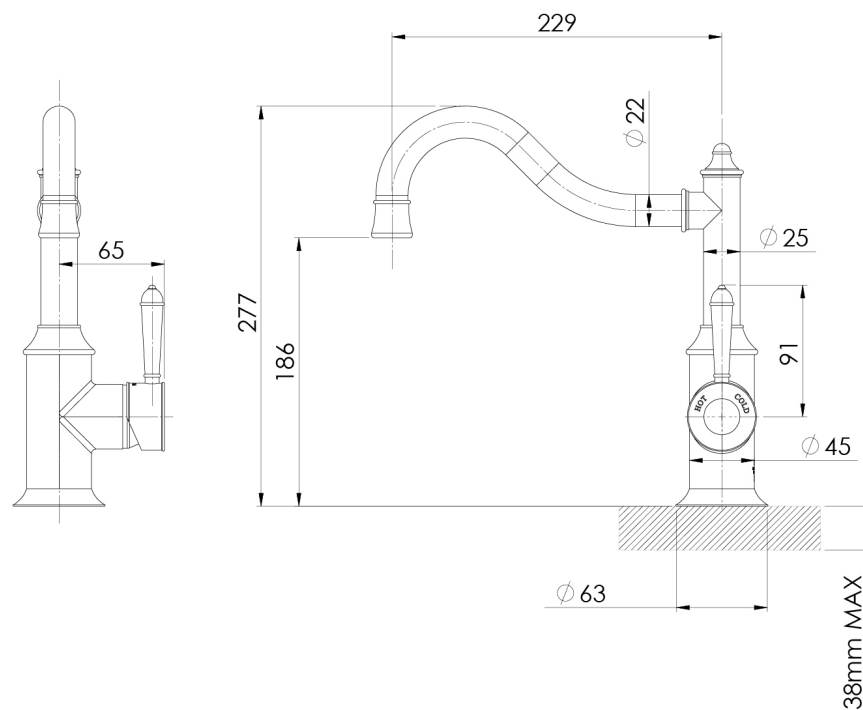

NOSTALGIA

NOSTALGIA SINK MIXER 230MM SHEPHERDS CROOK

SPECIFICATIONS

AVAILABLE IN

NS738 CHR
Chrome

NS738-40
Brushed Nickel

NS738-33
Antique Black

NS738-62
Chrome / Natural White

Please visit <https://www.phoenixtapware.com.au/warranty> to view the full warranty

While we aim to ensure the specifications shown are correct at time of printing, Phoenix Tapware reserves the right to make modifications without prior notice. Always use the physical product measurements for mark-ups and roughing-in as the line drawing shown may differ from the actual product over time. All measurements are shown in millimetres. Colours may vary from image shown.