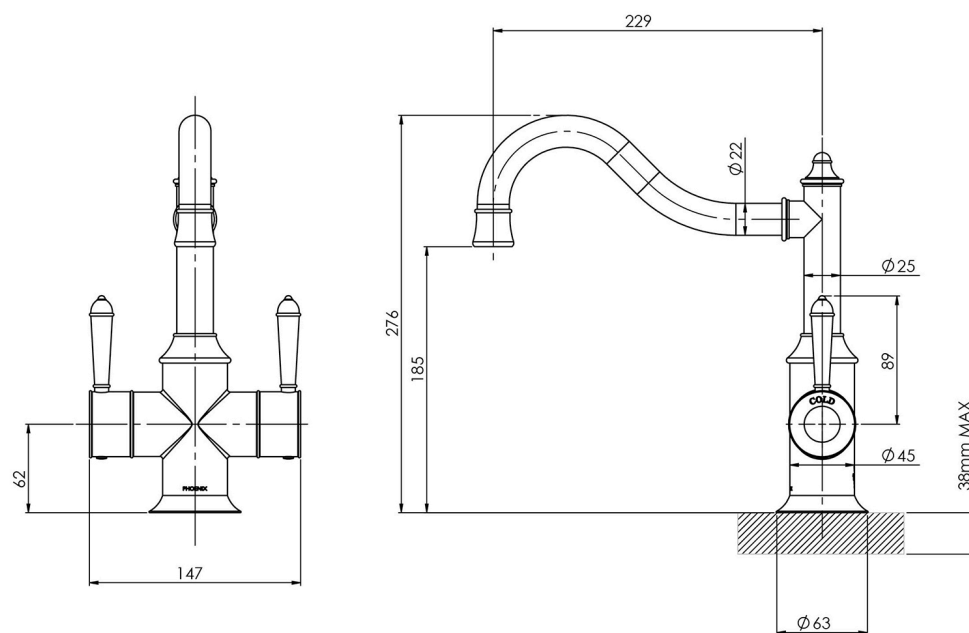

NOSTALGIA

NOSTALGIA TWIN HANDLE SINK MIXER 230MM SHEPHERDS CROOK

SPECIFICATIONS

AVAILABLE IN

NS714 CHR
Chrome

NS714-62
Chrome / Natural White

INFORMATION

Temperature Rating
1 - 75°C

Please visit <https://www.phoenixtapware.com.au/warranty> to view the full warranty

While we aim to ensure the specifications shown are correct at time of printing, Phoenix Tapware reserves the right to make modifications without prior notice. Always use the physical product measurements for mark-ups and roughing-in as the line drawing shown may differ from the actual product over time. All measurements are shown in millimetres. Colours may vary from image shown.