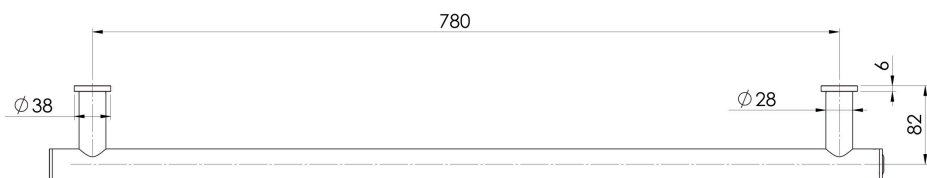

DESIGNER RAILS & LADDERS

PHOENIX HEATED TOWEL RAIL ROUND 800MM

 Wiring position

Electricity Input: 12V | Power Rating: 35W | IP Rating: IPX5 | Connection position: Bottom right | Connection type: Hardwire

Please visit <https://www.phoenixtapware.com.au/warranty> to view the full warranty

While we aim to ensure the specifications shown are correct at time of printing, Phoenix Tapware reserves the right to make modifications without prior notice. Always use the physical product measurements for mark-ups and roughing-in as the line drawing shown may differ from the actual product over time. All measurements are shown in millimetres. Colours may vary from image shown.