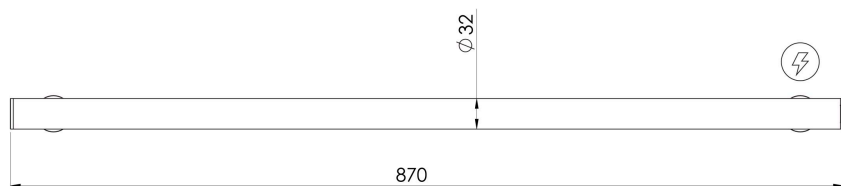

DESIGNER RAILS & LADDERS

PHOENIX HEATED TOWEL RAIL ROUND 800MM

 Wiring position

Electricity Input: 12V | Power Rating: 35W | IP Rating: IPX5 | Connection position: Bottom right | Connection type: Hardwire