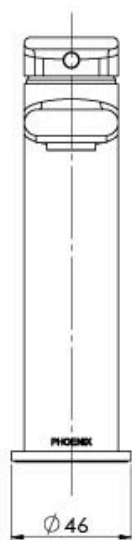

TEEL

TEEL BASIN MIXER

SPECIFICATIONS

AVAILABLE IN

118-7700-30
Gun Metal

INFORMATION

Temperature Rating
1 - 75°C

Pressure Rating
150 - 500kPa

Please visit <https://www.phoenixtapware.com.au/warranty> to view the full warranty

While we aim to ensure the specifications shown are correct at time of printing, Phoenix Tapware reserves the right to make modifications without prior notice. Always use the physical product measurements for mark-ups and roughing-in as the line drawing shown may differ from the actual product over time. All measurements are shown in millimetres. Colours may vary from image shown.