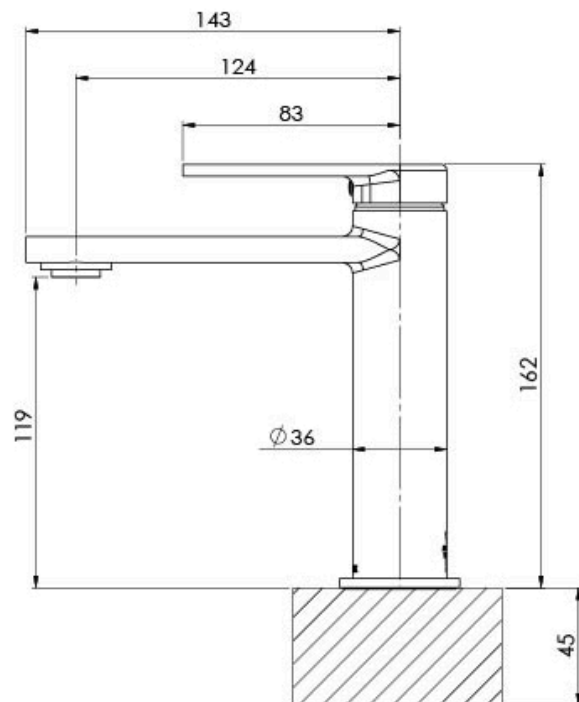

TEEL

TEEL BASIN MIXER

SPECIFICATIONS

AVAILABLE IN

118-7700-30
Gun Metal

INFORMATION

Temperature Rating
1 - 75°C

Pressure Rating
150 - 500kPa

Please visit <https://www.phoenixtapware.com.au/warranty> to view the full warranty

While we aim to ensure the specifications shown are correct at time of printing, Phoenix Tapware reserves the right to make modifications without prior notice. Always use the physical product measurements for mark-ups and roughing-in as the line drawing shown may differ from the actual product over time. All measurements are shown in millimetres. Colours may vary from image shown.