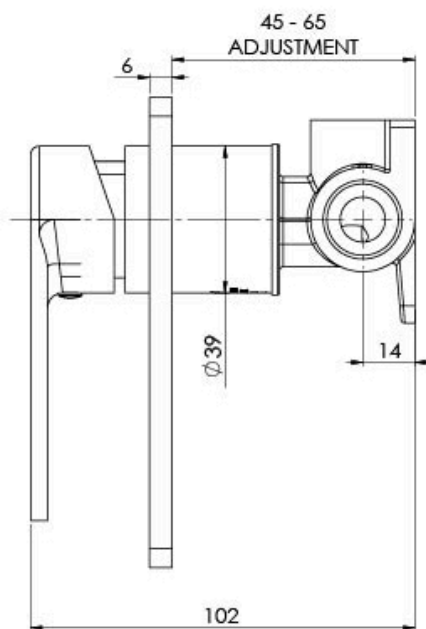

TEEL

TEEL SHOWER / WALL MIXER

SPECIFICATIONS

AVAILABLE IN

118-7800-40
Brushed Nickel

118-7800-30
Gun Metal

INFORMATION

Temperature Rating
1 - 75°C

Please visit <https://www.phoenixtapware.com.au/warranty> to view the full warranty

While we aim to ensure the specifications shown are correct at time of printing, Phoenix Tapware reserves the right to make modifications without prior notice. Always use the physical product measurements for mark-ups and roughing-in as the line drawing shown may differ from the actual product over time. All measurements are shown in millimetres. Colours may vary from image shown.