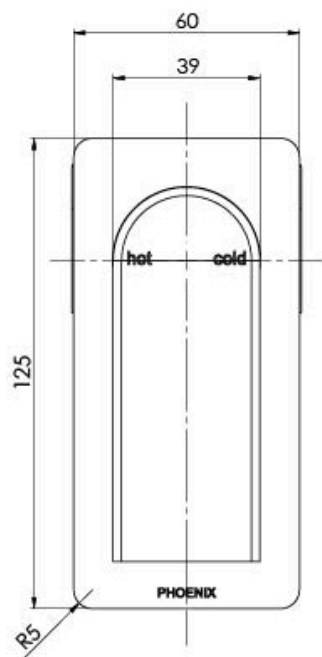

TEEL

TEEL SHOWER / WALL MIXER

SPECIFICATIONS

AVAILABLE IN

118-7800-40
Brushed Nickel

118-7800-30
Gun Metal

INFORMATION

Temperature Rating
1 - 75°C

Please visit <https://www.phoenixtapware.com.au/warranty> to view the full warranty

While we aim to ensure the specifications shown are correct at time of printing, Phoenix Tapware reserves the right to make modifications without prior notice. Always use the physical product measurements for mark-ups and roughing-in as the line drawing shown may differ from the actual product over time. All measurements are shown in millimetres. Colours may vary from image shown.