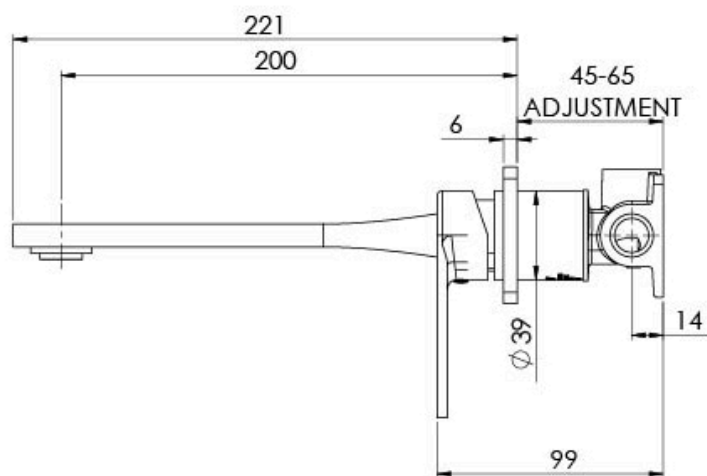

# TEEL

TEEL WALL BASIN / BATH MIXER SET 200MM

## SPECIFICATIONS

Please visit <https://www.phoenixtapware.com.au/warranty> to view the full warranty

While we aim to ensure the specifications shown are correct at time of printing, Phoenix Tapware reserves the right to make modifications without prior notice. Always use the physical product measurements for mark-ups and roughing-in as the line drawing shown may differ from the actual product over time. All measurements are shown in millimetres. Colours may vary from image shown.