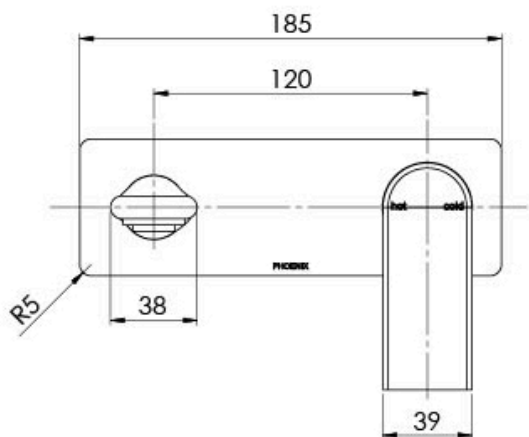

# TEEL

TEEL WALL BASIN / BATH MIXER SET 200MM

## SPECIFICATIONS

Please visit <https://www.phoenixtapware.com.au/warranty> to view the full warranty

While we aim to ensure the specifications shown are correct at time of printing, Phoenix Tapware reserves the right to make modifications without prior notice. Always use the physical product measurements for mark-ups and roughing-in as the line drawing shown may differ from the actual product over time. All measurements are shown in millimetres. Colours may vary from image shown.