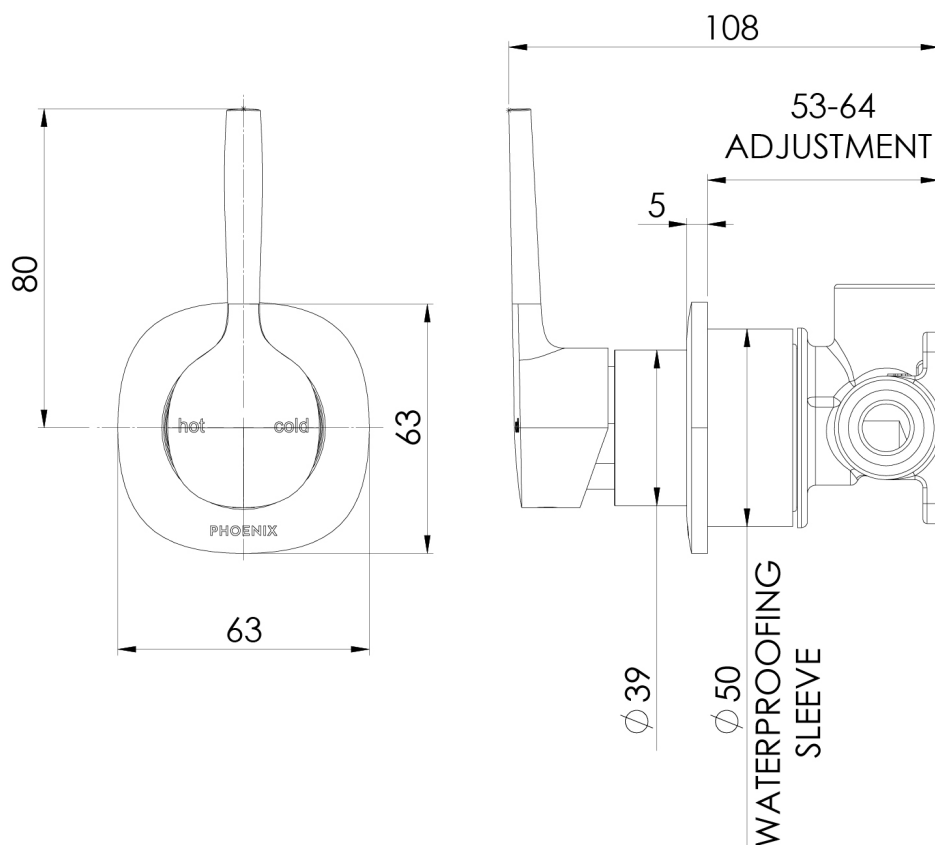

# VASK

VASK SWITCHMIX SHOWER / WALL MIXER PIN UP (COMPLETE KIT) - LEAD FREE

## SPECIFICATIONS

Product complies with the lead free Australian Building Codes Board regulations in 2026 Please visit <https://www.phoenixtapware.com.au/warranty> to view the full warranty

While we aim to ensure the specifications shown are correct at time of printing, Phoenix Tapware reserves the right to make modifications without prior notice. Always use the physical product measurements for mark-ups and roughing-in as the line drawing shown may differ from the actual product over time. All measurements are shown in millimetres. Colours may vary from image shown.