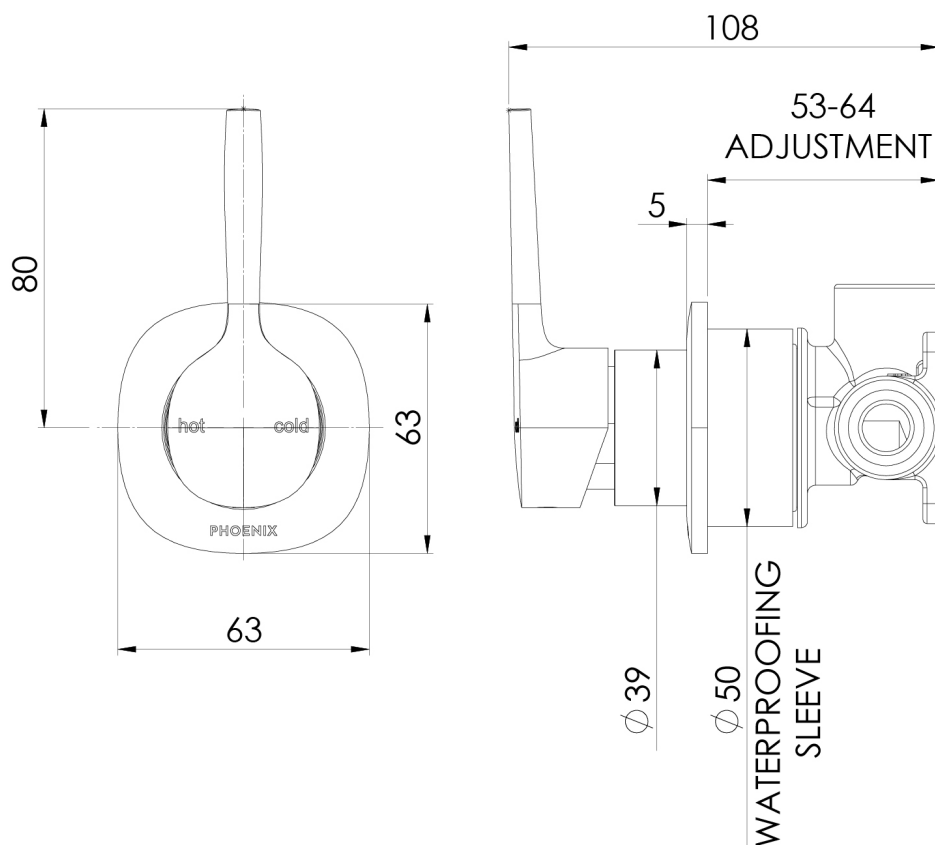

VASK

VASK SWITCHMIX SHOWER / WALL MIXER PIN UP (FIT-OFF KIT ONLY) - LEAD FREE

SPECIFICATIONS

Rough-In Kit sold separately

AVAILABLE IN

139-2808-00-1
Chrome

139-2808-40-1
Brushed Nickel

139-2808-31-1
Brushed Carbon

Product complies with the lead free Australian Building Codes Board regulations in 2026 Please visit <https://www.phoenixtapware.com.au/warranty> to view the full warranty

While we aim to ensure the specifications shown are correct at time of printing, Phoenix Tapware reserves the right to make modifications without prior notice. Always use the physical product measurements for mark-ups and roughing-in as the line drawing shown may differ from the actual product over time. All measurements are shown in millimetres. Colours may vary from image shown.