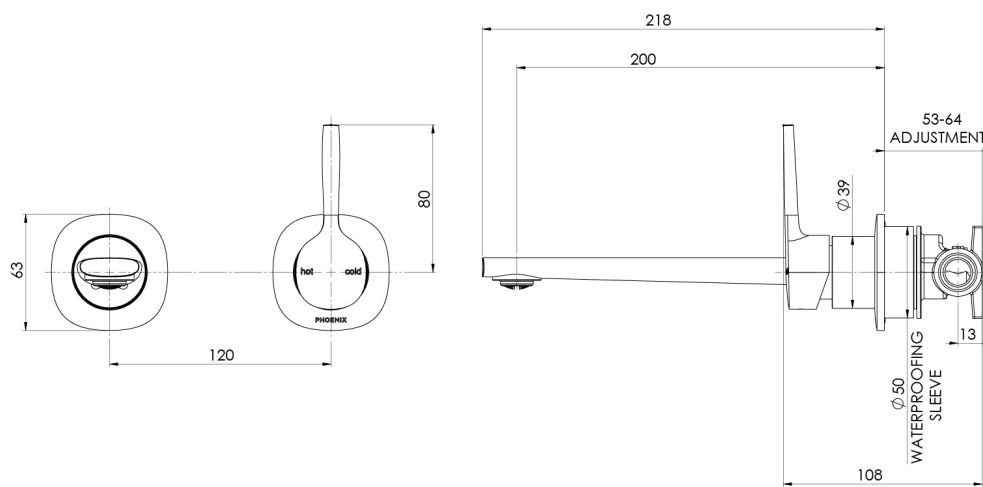

VASK

VASK SWITCHMIX WALL BASIN / BATH MIXER SET PIN UP (COMPLETE KIT) - LEAD FREE

SPECIFICATIONS

AVAILABLE IN

139-2820-00-1
Chrome

139-2820-40-1
Brushed Nickel

139-2820-31-1
Brushed Carbon

139-2820-12-1
Brushed Gold

Product complies with the lead free Australian Building Codes Board regulations in 2026 Please visit <https://www.phoenixtapware.com.au/warranty> to view the full warranty

While we aim to ensure the specifications shown are correct at time of printing, Phoenix Tapware reserves the right to make modifications without prior notice. Always use the physical product measurements for mark-ups and roughing-in as the line drawing shown may differ from the actual product over time. All measurements are shown in millimetres. Colours may vary from image shown.