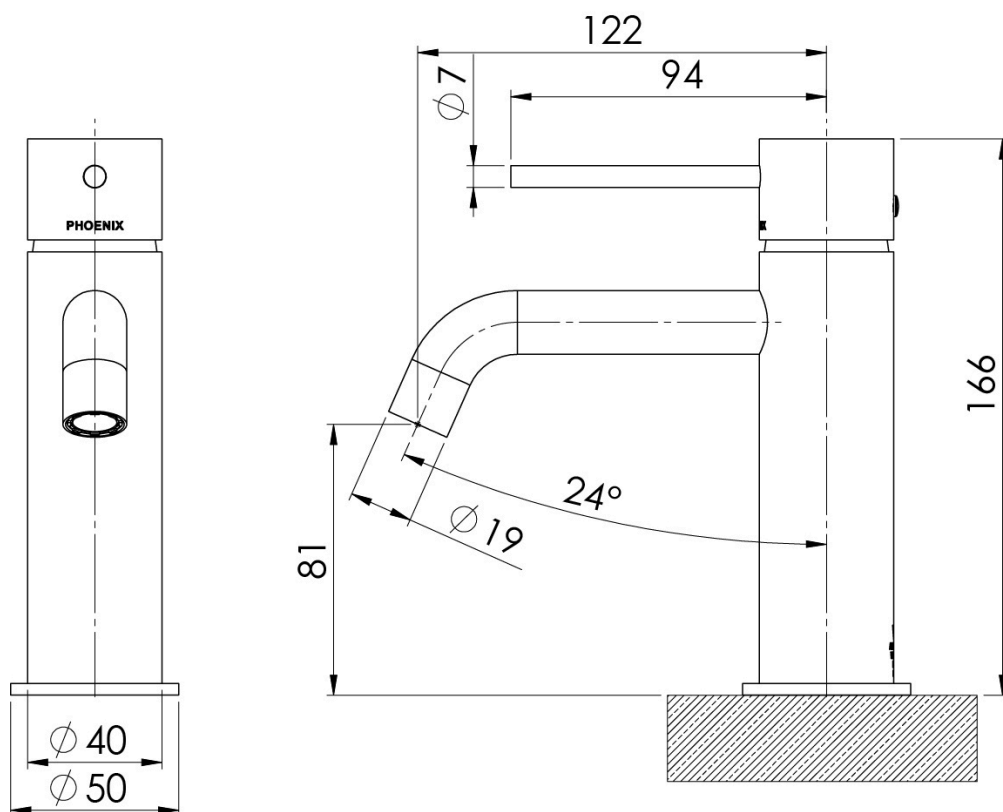

VIVID SLIMLINE

VIVID SLIMLINE BASIN MIXER CURVED OUTLET - LEAD FREE

SPECIFICATIONS

AVAILABLE IN

VS7701-00-1
Chrome

VS7701-40-1
Brushed Nickel

VS7701-31-1
Brushed Carbon

VS7701-12-1
Brushed Gold

Product complies with the lead free Australian Building Codes Board regulations in 2026 Please visit <https://www.phoenixtapware.com.au/warranty> to view the full warranty

While we aim to ensure the specifications shown are correct at time of printing, Phoenix Tapware reserves the right to make modifications without prior notice. Always use the physical product measurements for mark-ups and roughing-in as the line drawing shown may differ from the actual product over time. All measurements are shown in millimetres. Colours may vary from image shown.