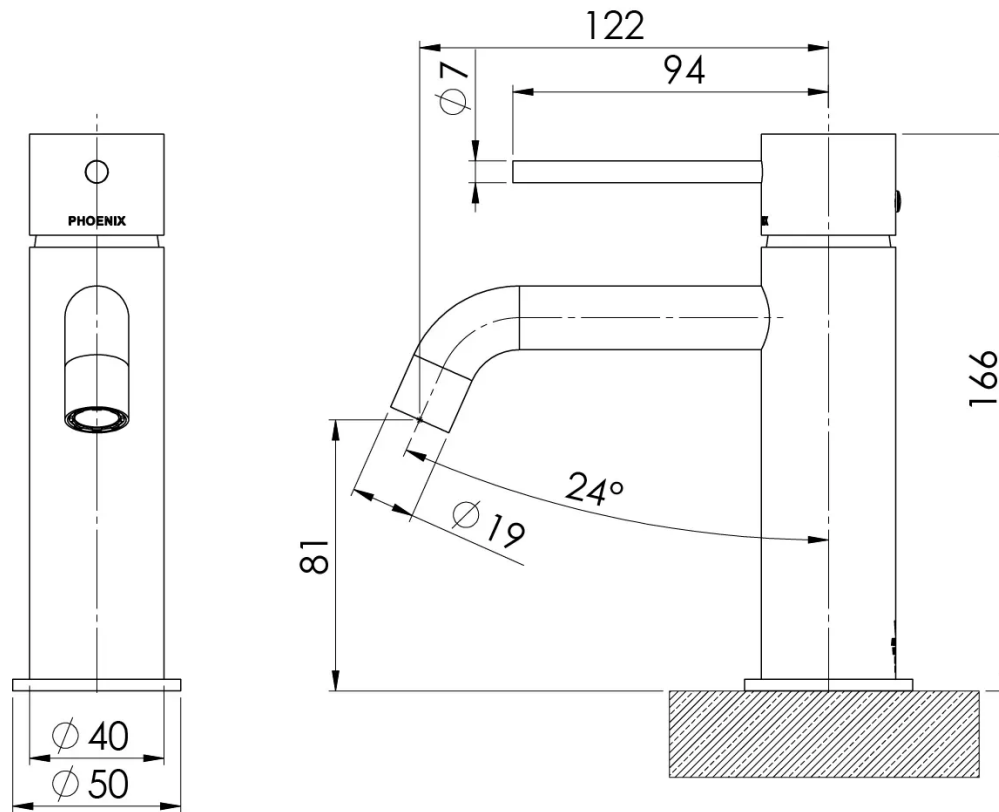

VIVID SLIMLINE

VIVID SLIMLINE BASIN MIXER CURVED OUTLET

SPECIFICATIONS

AVAILABLE IN

VS7701-00
Chrome

VS7701-40
Brushed Nickel

VS7701-31
Brushed Carbon

VS7701-10
Matte Black

Please visit <https://www.phoenixtapware.com.au/warranty> to view the full warranty

While we aim to ensure the specifications shown are correct at time of printing, Phoenix Tapware reserves the right to make modifications without prior notice. Always use the physical product measurements for mark-ups and roughing-in as the line drawing shown may differ from the actual product over time. All measurements are shown in millimetres. Colours may vary from image shown.