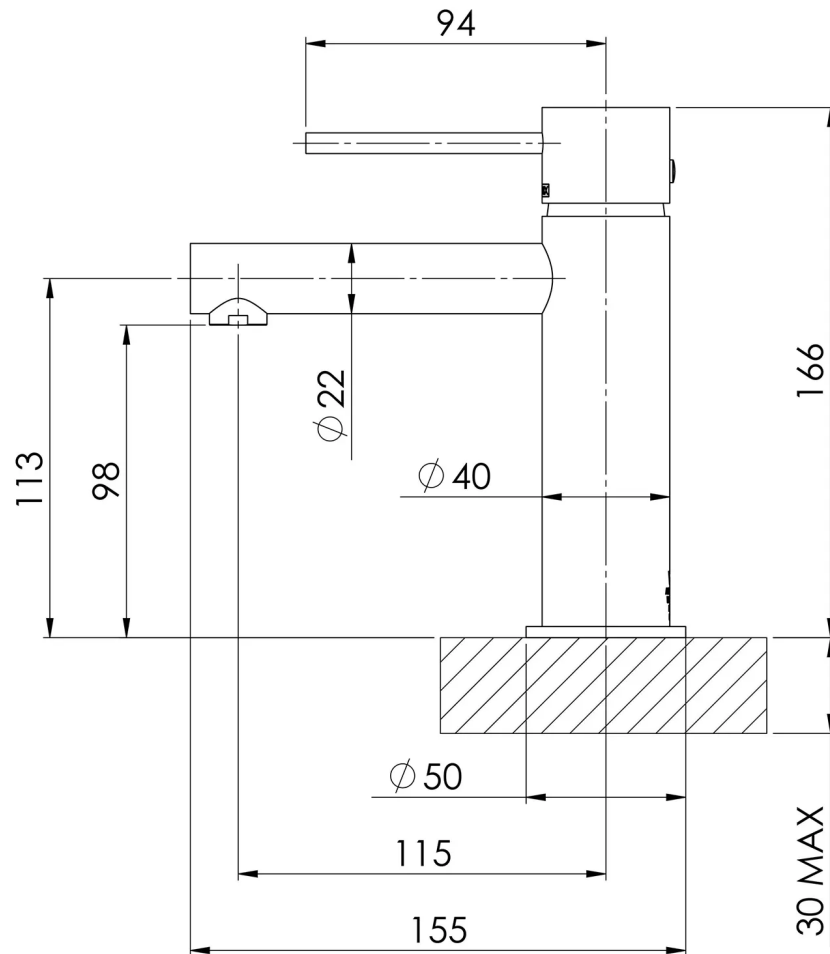

VIVID SLIMLINE

VIVID SLIMLINE BASIN MIXER - LEAD FREE

SPECIFICATIONS

AVAILABLE IN

VS770-00-1
Chrome

VS770-40-1
Brushed Nickel

INFORMATION

Temperature Rating
1 - 75°C

Product complies with the lead free Australian Building Codes Board regulations in 2026

Please visit <https://www.phoenixtapware.com.au/warranty> to view the full warranty

While we aim to ensure the specifications shown are correct at time of printing, Phoenix Tapware reserves the right to make modifications without prior notice. Always use the physical product measurements for mark-ups and roughing-in as the line drawing shown may differ from the actual product over time. All measurements are shown in millimetres. Colours may vary from image shown.