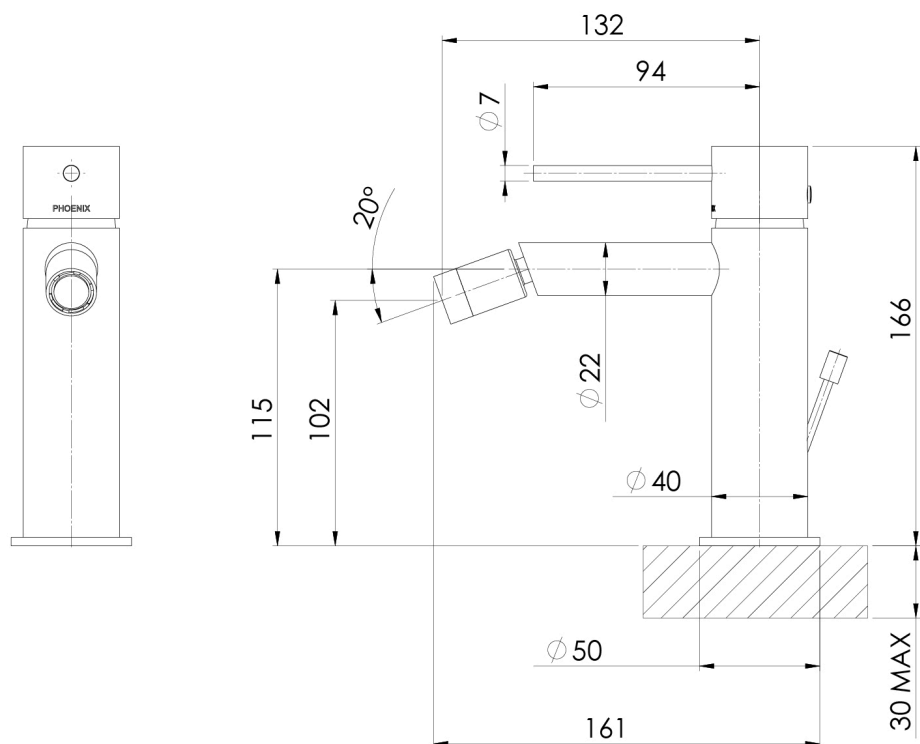

## SPECIFICATIONS

Please visit <https://www.phoenixtapware.com.au/warranty> to view the full warranty

While we aim to ensure the specifications shown are correct at time of printing, Phoenix Tapware reserves the right to make modifications without prior notice. Always use the physical product measurements for mark-ups and roughing-in as the line drawing shown may differ from the actual product over time. All measurements are shown in millimetres. Colours may vary from image shown.