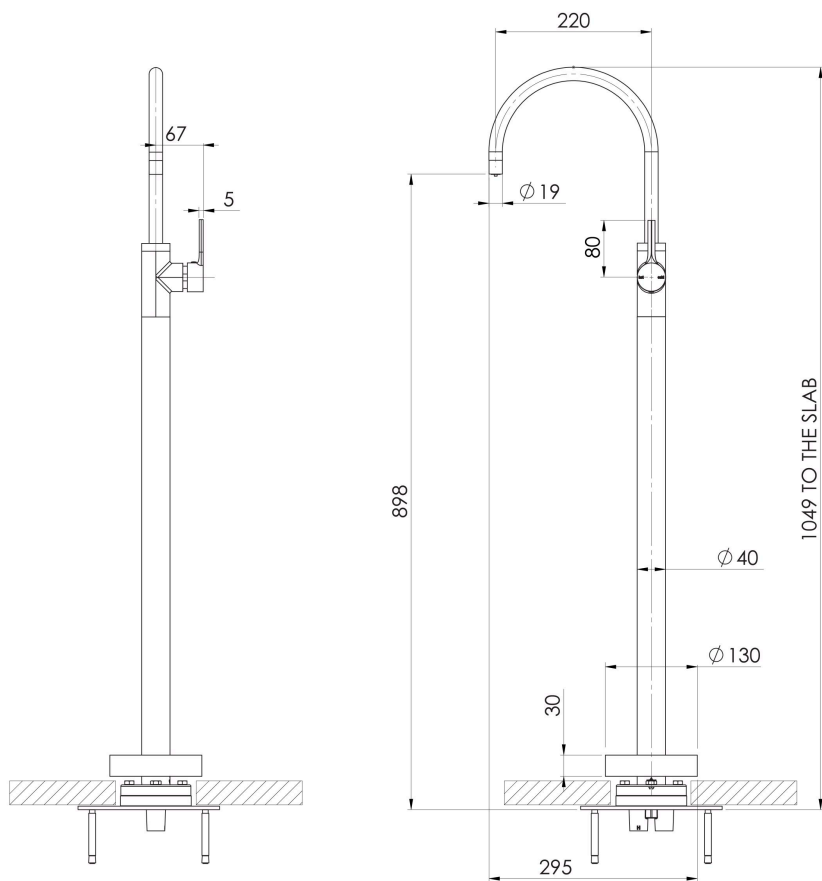

VIVID SLIMLINE OVAL

VIVID SLIMLINE OVAL FLOOR MOUNTED BATH MIXER

SPECIFICATIONS

AVAILABLE IN

VV745-00
Chrome

VV745-40
Brushed Nickel

VV745-10
Matte Black

VV745-12
Brushed Gold

Please visit <https://www.phoenixtapware.com.au/warranty> to view the full warranty

While we aim to ensure the specifications shown are correct at time of printing, Phoenix Tapware reserves the right to make modifications without prior notice. Always use the physical product measurements for mark-ups and roughing-in as the line drawing shown may differ from the actual product over time. All measurements are shown in millimetres. Colours may vary from image shown.