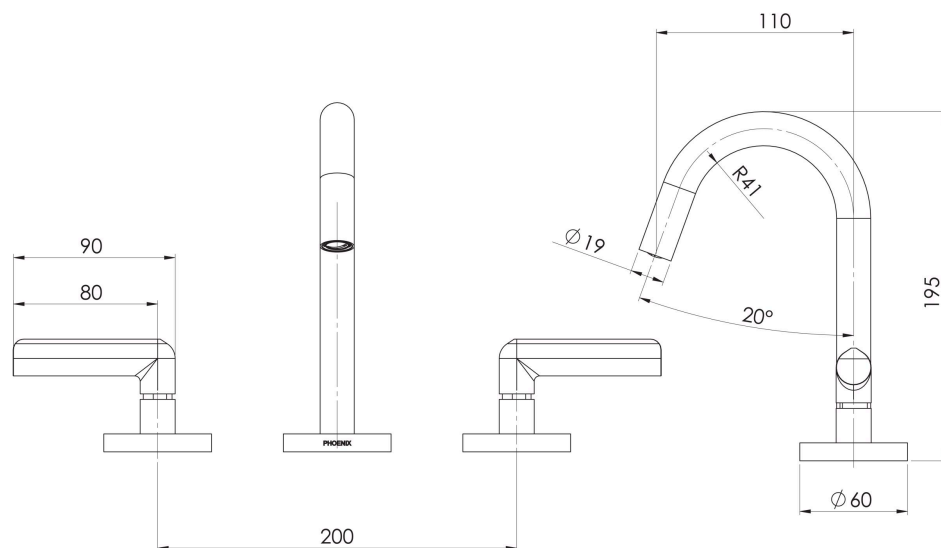

VIVID SLIMLINE PLUS

VIVID SLIMLINE PLUS LEVER BASIN SET - LEAD FREE

SPECIFICATIONS

AVAILABLE IN

119-1030-00-1
Chrome

119-1030-40-1
Brushed Nickel

119-1030-31-1
Brushed Carbon

119-1030-10-1
Matte Black

Please visit <https://www.phoenixtapware.com.au/warranty> to view the full warranty

While we aim to ensure the specifications shown are correct at time of printing, Phoenix Tapware reserves the right to make modifications without prior notice. Always use the physical product measurements for mark-ups and roughing-in as the line drawing shown may differ from the actual product over time. All measurements are shown in millimetres. Colours may vary from image shown.