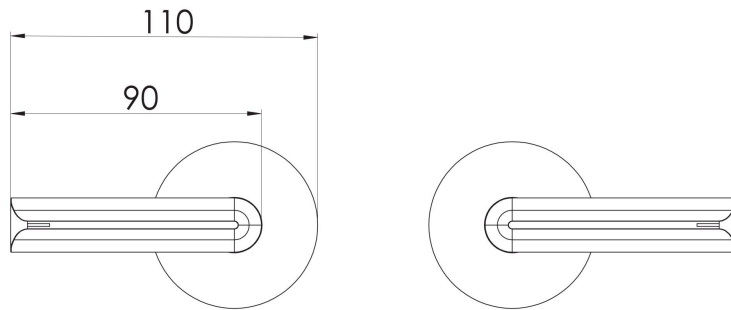

VIVID SLIMLINE PLUS

VIVID SLIMLINE PLUS LEVER WALL TOP ASSEMBLIES - LEAD FREE

SPECIFICATIONS

AVAILABLE IN

119-0601-00-1
Chrome

119-0601-40-1
Brushed Nickel

119-0601-31-1
Brushed Carbon

119-0601-10-1
Matte Black

Please visit <https://www.phoenixtapware.com.au/warranty> to view the full warranty

While we aim to ensure the specifications shown are correct at time of printing, Phoenix Tapware reserves the right to make modifications without prior notice. Always use the physical product measurements for mark-ups and roughing-in as the line drawing shown may differ from the actual product over time. All measurements are shown in millimetres. Colours may vary from image shown.