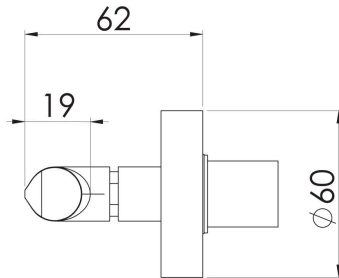

VIVID SLIMLINE PLUS

VIVID SLIMLINE PLUS LEVER WALL TOP ASSEMBLIES - LEAD FREE

SPECIFICATIONS

AVAILABLE IN

119-0601-00-1
Chrome

119-0601-40-1
Brushed Nickel

119-0601-31-1
Brushed Carbon

119-0601-10-1
Matte Black

Please visit <https://www.phoenixtapware.com.au/warranty> to view the full warranty

While we aim to ensure the specifications shown are correct at time of printing, Phoenix Tapware reserves the right to make modifications without prior notice. Always use the physical product measurements for mark-ups and roughing-in as the line drawing shown may differ from the actual product over time. All measurements are shown in millimetres. Colours may vary from image shown.