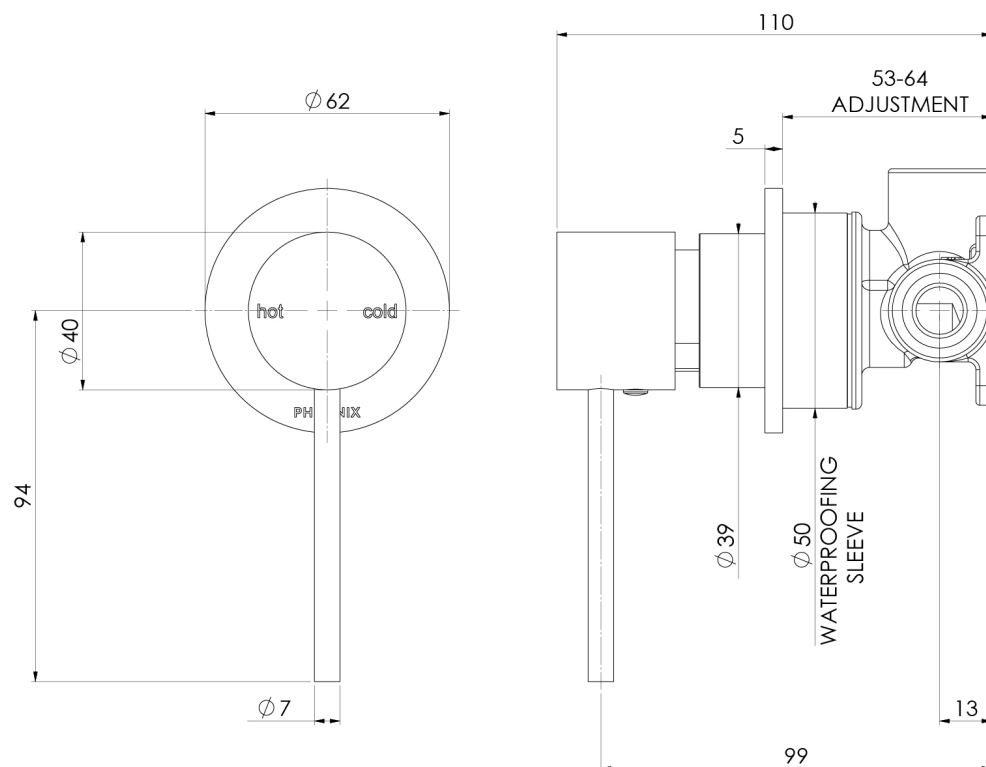

# SWITCHMIX

VIVID SLIMLINE SWITCHMIX SHOWER / WALL MIXER 60MM BACKPLATE (COMPLETE KIT) - LEAD FREE

## SPECIFICATIONS

Product complies with the lead free Australian Building Codes Board regulations in 2026 Please visit <https://www.phoenixtapware.com.au/warranty> to view the full warranty

While we aim to ensure the specifications shown are correct at time of printing, Phoenix Tapware reserves the right to make modifications without prior notice. Always use the physical product measurements for mark-ups and roughing-in as the line drawing shown may differ from the actual product over time. All measurements are shown in millimetres. Colours may vary from image shown.