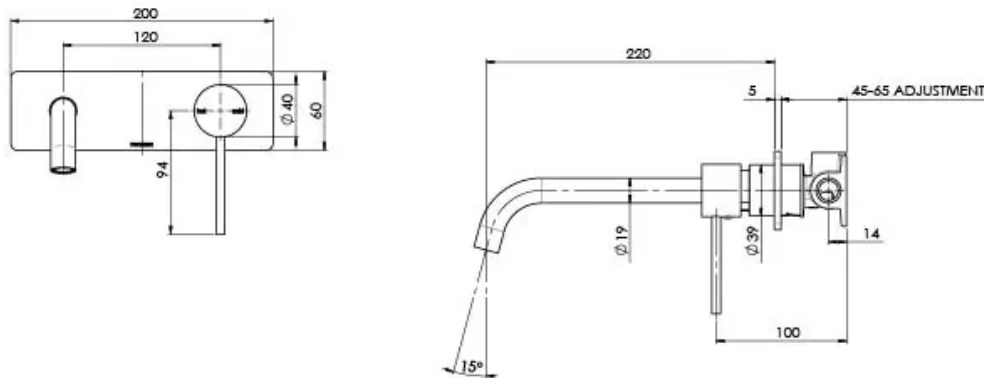

# SWITCHMIX

VIVID SLIMLINE SWITCHMIX WALL BASIN / BATH MIXER SET 230MM (COMPLETE KIT)

## SPECIFICATIONS

Please visit <https://www.phoenixtapware.com.au/warranty> to view the full warranty

While we aim to ensure the specifications shown are correct at time of printing, Phoenix Tapware reserves the right to make modifications without prior notice. Always use the physical product measurements for mark-ups and roughing-in as the line drawing shown may differ from the actual product over time. All measurements are shown in millimetres. Colours may vary from image shown.