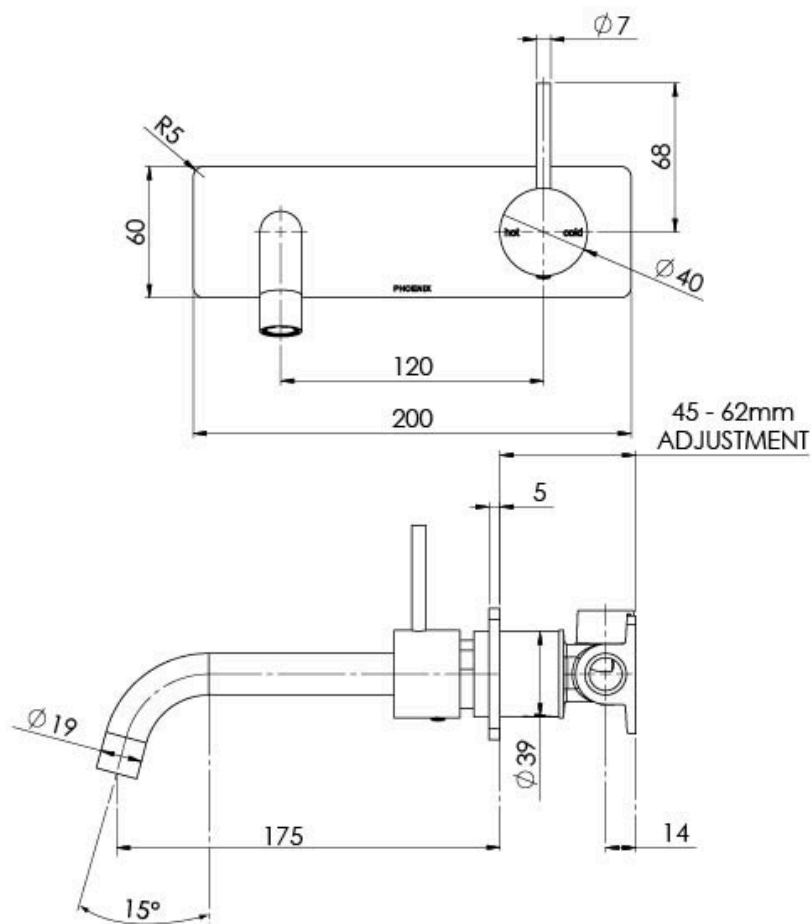

VIVID SLIMLINE UP

VIVID SLIMLINE UP BASIN / BATH WALL MIXER SET

SPECIFICATIONS

AVAILABLE IN

112-7813-30
Gun Metal

INFORMATION

Temperature Rating
1 - 75°C

Pressure Rating
150 - 500kPa

Please visit <https://www.phoenixtapware.com.au/warranty> to view the full warranty

While we aim to ensure the specifications shown are correct at time of printing, Phoenix Tapware reserves the right to make modifications without prior notice. Always use the physical product measurements for mark-ups and roughing-in as the line drawing shown may differ from the actual product over time. All measurements are shown in millimetres. Colours may vary from image shown.