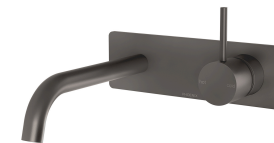

VIVID SLIMLINE UP

VIVID SLIMLINE UP BASIN / BATH WALL MIXER SET

SPECIFICATIONS

AVAILABLE IN

112-7813-30
Gun Metal

INFORMATION

Temperature Rating
1 - 75°C

Pressure Rating
150 - 500kPa