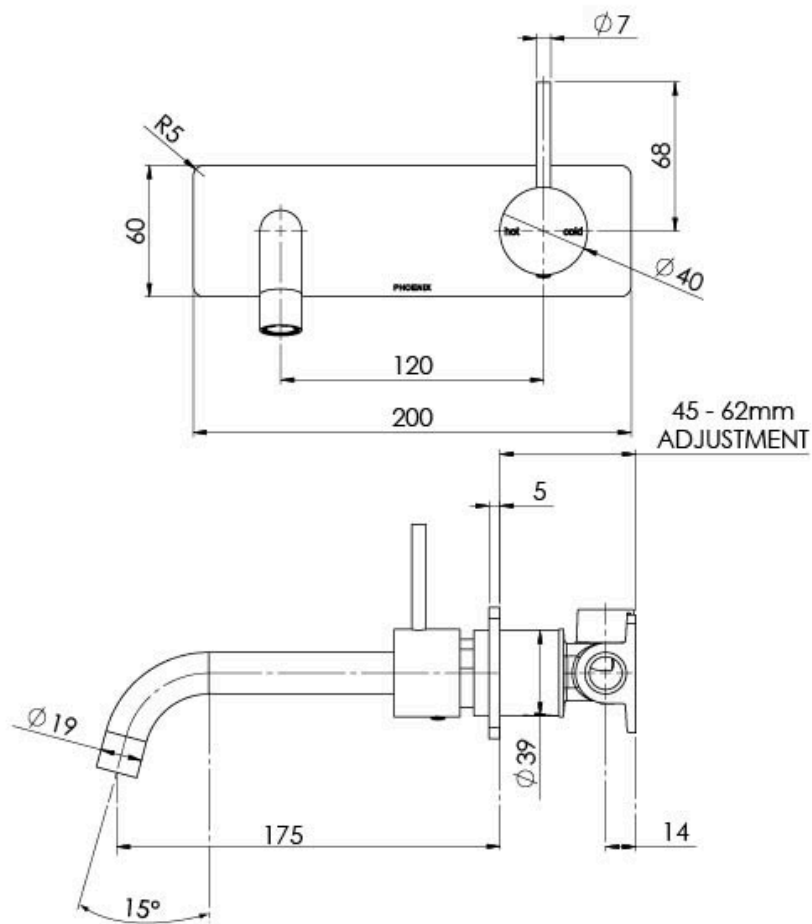

# VIVID SLIMLINE UP

VIVID SLIMLINE UP BASIN / BATH WALL MIXER SET - LEAD FREE

## SPECIFICATIONS

### AVAILABLE IN

112-7813-40-1  
Brushed Nickel

112-7813-31-1  
Brushed Carbon

Product complies with the lead free Australian Building Codes Board regulations in 2026 Please visit <https://www.phoenixtapware.com.au/warranty> to view the full warranty

While we aim to ensure the specifications shown are correct at time of printing, Phoenix Tapware reserves the right to make modifications without prior notice. Always use the physical product measurements for mark-ups and roughing-in as the line drawing shown may differ from the actual product over time. All measurements are shown in millimetres. Colours may vary from image shown.