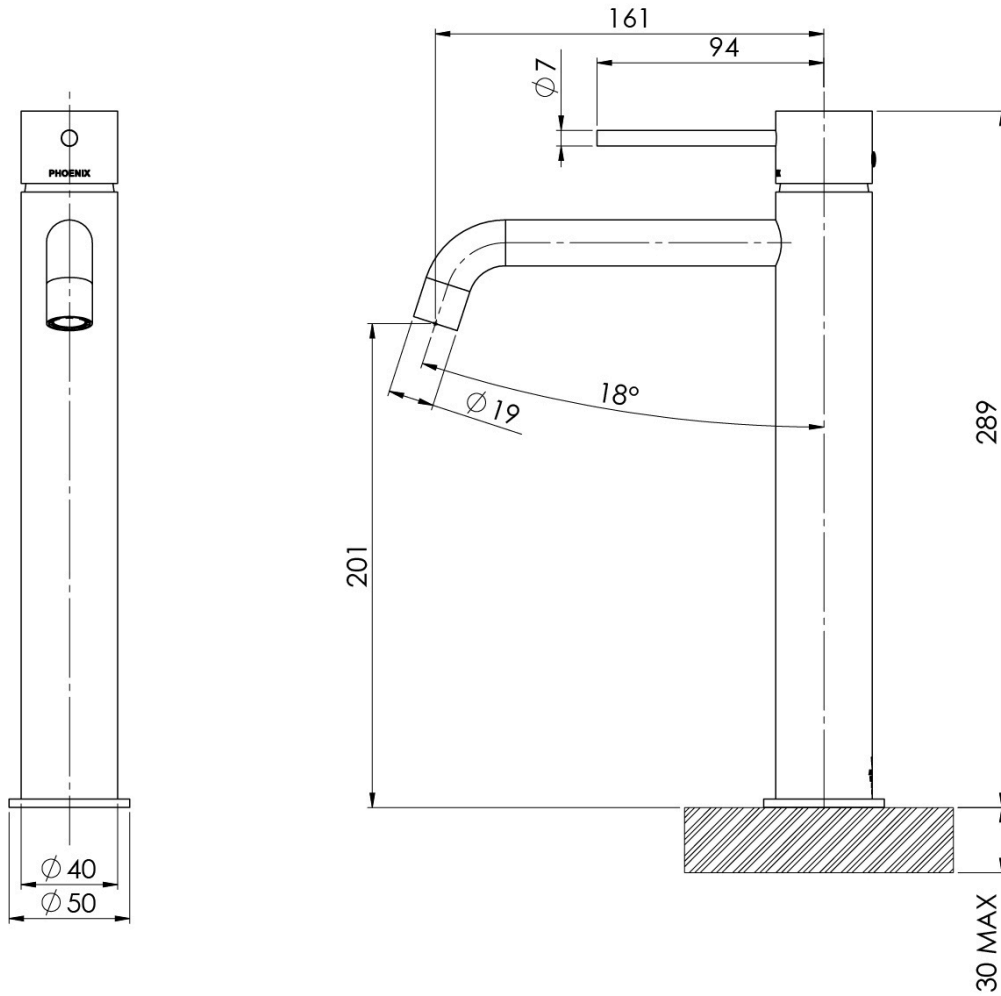

VIVID SLIMLINE

VIVID SLIMLINE VESSEL MIXER CURVED OUTLET

SPECIFICATIONS

AVAILABLE IN

VS7901-10
Matte Black

INFORMATION

Temperature Rating
1 - 75°C

Pressure Rating
150 - 500kPa

Please visit <https://www.phoenixtapware.com.au/warranty> to view the full warranty

While we aim to ensure the specifications shown are correct at time of printing, Phoenix Tapware reserves the right to make modifications without prior notice. Always use the physical product measurements for mark-ups and roughing-in as the line drawing shown may differ from the actual product over time. All measurements are shown in millimetres. Colours may vary from image shown.