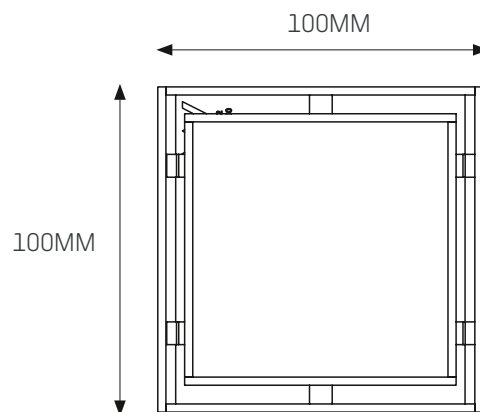

# FLOOR GRATES

## 316-SGS-100-74 – 100 x 100 x 74mm

FEATURES	CODE	SIZE (MM)	COLOURS	
• 316 Marine Grade Stainless Steel	316-SGS-100-74	100x100x74	Stainless Steel	
• Width: 100mm *	316-BLK-SGS-100-74	100x100x74	Matt Black	
• Length: 100mm *	316-GMG-SGS-100-74	100x100x74	Gun Metal Grey	
• 100mm grates are not recommended to be used directly below unrestricted rain showers.	316-GLD-SGS-100-74	100x100x74	Brushed Gold	
	316-WBN-SGS-100-74	100x100x74	Warm Brushed Nickel	