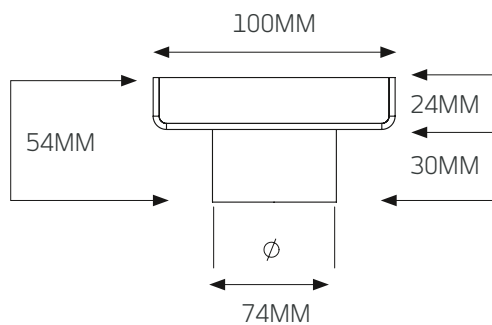

## 316-SGS-100-74 – 100 x 100 x 74mm

FEATURES	CODE	SIZE (MM)	COLOURS	
• 316 Marine Grade Stainless Steel	316-SGS-100-74	100x100x74	Stainless Steel	
• Width: 100mm *	316-BLK-SGS-100-74	100x100x74	Matt Black	
• Length: 100mm *	316-GMG-SGS-100-74	100x100x74	Gun Metal Grey	
• 100mm grates are not recommended to be used directly below unrestricted rain showers.	316-GLD-SGS-100-74	100x100x74	Brushed Gold	
	316-WBN-SGS-100-74	100x100x74	Warm Brushed Nickel	