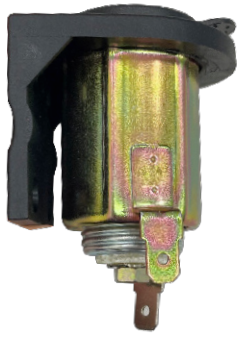

AVAILABLE NOW AT TECHSPAN

NEW 12V Socket

*764112

CAN BE MOUNTED USING THE ABS BRACKET, OR WITHOUT AS A PANEL MOUNT OPTION

Side View

Front View

Bracket View

Description	Part #
12V Socket/Cover with Bracket ABS	*764112

12V Adapter Plug

SAME STYLE, IMPROVED SPECIFICATIONS

764102
Previous Version

NEW & IMPROVED

*764102
New Version

NOW MADE WITH A 12FT COILED CORD

P# 764102 (PREVIOUS)	SPECIFICATIONS	P# 764102 (NEWER)
13FT	Cord Length	12FT
Straight Cord	Cord Style	Coiled Cord
12V	Voltage	12V