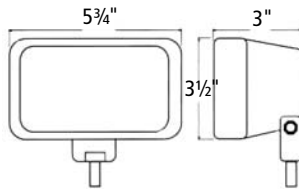

## RECTANGULAR 3" X 5" TRACTOR/UTILITY LAMPS

These lamps contain a highly polished reflector, manufactured using high heat and vacuum formation. The lamp housing is a durable and rugged nylon composition. The steel plated mounting bracket is fully adjustable for any suitable location.

725065 / \*725084

725066 / \*725085

- Dimensions: 7" W x 5" H x 3" D • 10mm Stud Size

Part No.	Voltage	Bulb#	Light Pattern	Wattage	Qty/Pkg
725065	12V	H3	Flood	55W	1 PC
*NEW 725065B	12V	H3	Flood	55W	10 PCS
725066	12V	H3	Spot	55W	1 PC
*NEW 725066B	12V	H3	Spot	55W	10 PCS
725064	12V	H3	Trapezoid	55W	1 PC
*NEW 725064B	12V	H3	Trapezoid	55W	10 PCS
*NEW 725084	24V	H3	Flood	70W	1 PC
*NEW 725085	24V	H3	Spot	70W	1 PC
*NEW 725083	24V	H3	Trapezoid	70W	1 PC