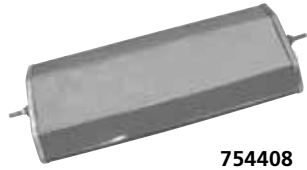

Mirrors

WEST COAST (BOX-TYPE) MIRRORS (CONTINUED)

SENIOR WEST COAST MIRRORS (6" X 16")

Part No.	Size	Housing	Function	Qty/Pkg
754454	6" x 16"	Stainless Steel	Mirror with Heater & Marker Light	1 PC
754428	6" x 16"	Stainless Steel	Mirror with Heater	1 PC
754408	6" x 16"	Stainless Steel	Mirror	1 PC

754479	6" x 16"	Aluminum	Mirror	1 PC
---------------	----------	----------	--------	------

754479

754454

754428

754408

ACCESSORIES FOR SENIOR WEST COAST MIRRORS (OEM STYLE & BOX-TYPE)

MIRROR ARM ASSEMBLIES

Each arm assembly has 5 arms holding it steadily to the vehicle. Made of durable steel tubing, these assemblies are available in both stainless steel or powder coated Zinc Dichromate (Black or White). Arm assemblies come complete with plated mounting hardware. Mirror not included.

Part No.	Colour/Material	Qty/Pkg
759588	Black Zinc Dichromate	1 SET
759589	White Zinc Dichromate	1 SET
759590	Stainless Steel	1 SET

759590

REPLACEMENT PARTS FOR SENIOR WEST COAST MIRRORS (OEM STYLE & BOX-TYPE)