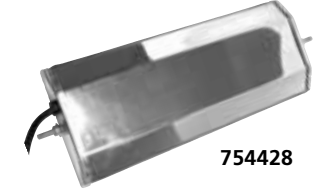

Mirrors

WEST COAST (BOX-TYPE) MIRRORS (CONTINUED)

SENIOR WEST COAST MIRRORS (6" X 16")

Part No.	Size	Housing	Function	Qty/Pkg
754454	6" x 16"	Stainless Steel	Mirror with Heater & Marker Light	1 PC
754428	6" x 16"	Stainless Steel	Mirror with Heater	1 PC
754408	6" x 16"	Stainless Steel	Mirror	1 PC

754479	6" x 16"	Aluminum	Mirror	1 PC
---------------	----------	----------	--------	------

754479

754454

754428

754408

ACCESSORIES FOR SENIOR WEST COAST MIRRORS (OEM STYLE & BOX-TYPE)

MIRROR ARM ASSEMBLIES

Each arm assembly has 5 arms holding it steadily to the vehicle. Made of durable steel tubing, these assemblies are available in both stainless steel or powder coated Zinc Dichromate (Black or White). Arm assemblies come complete with plated mounting hardware. Mirror not included.

Part No.	Colour/Material	Qty/Pkg
759588	Black Zinc Dichromate	1 SET
759589	White Zinc Dichromate	1 SET
759590	Stainless Steel	1 SET

759590

REPLACEMENT PARTS FOR SENIOR WEST COAST MIRRORS (OEM STYLE & BOX-TYPE)