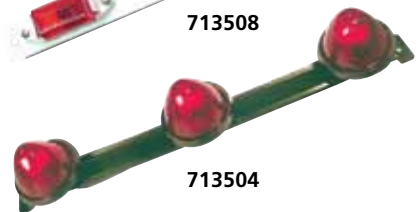

713508

713504