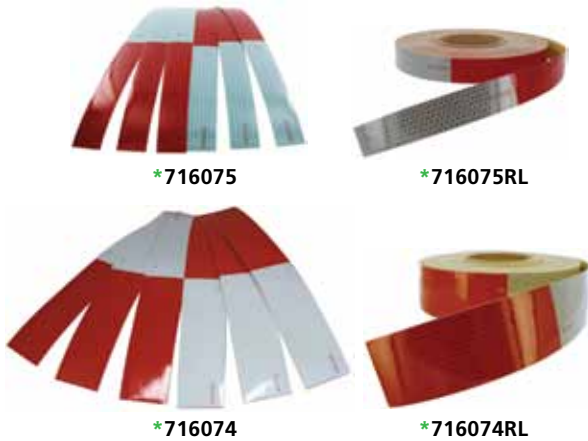

Reflective (Conspicuity) Tape & Reflectors

CONSPICUITY TAPE

- Alternating 6" Red, 6" Silver
- Adhesive Back
- Compliant to DOT Standards
- Available in pre-cut 12" strips and 150 ft rolls

Part No.	Width	Length	Colour Sequence	Qty/Pkg
*716075	1"	12"	6" Red, 6" Silver	6 PCS
*716075B	1"	12"	6" Red, 6" Silver	24 PCS
*716075RL	1"	150 FT	6" Red, 6" Silver	150' ROLL
*716074	2"	12"	6" Red, 6" Silver	6 PCS
*716074B	2"	12"	6" Red, 6" Silver	24 PCS
*716074RL	2"	150 FT	6" Red, 6" Silver	150' ROLL

RECTANGULAR REFLECTORS

- Overall Dimensions: 3 1/8" L x 1 1/2" W x 1/4" H

Part No.	Colour	Description	SAE	Qty/Pkg
*716048	Red	Self Adhesive	A	1 PC
*716048B	Red	Self Adhesive	A	10 PCS
*716049	Amber	Self Adhesive	A	1 PC
*716049B	Amber	Self Adhesive	A	10 PCS

RECTANGULAR REFLECTORS

- Overall Dimensions: 4 3/8" L x 1 1/8" W x 1/4" H
- Mounting Holes are 4" centre-to-centre

Part No.	Colour	Description	SAE	Qty/Pkg
716063	Red	Self Adhesive/2 Mounting Holes	A	1 PC
*NEW *716063B	Red	Self Adhesive/2 Mounting Holes	A	10 PCS
716064	Amber	Self Adhesive/2 Mounting Holes	A	1 PC
*NEW *716064B	Amber	Self Adhesive/2 Mounting Holes	A	10 PCS

RECTANGULAR REFLECTORS (ANGLED)

- Overall Dimensions: 5 1/4" L x 1 3/8" W x 3/8" H

Part No.	Colour	Description	SAE	Qty/Pkg
716046	Red	Self Adhesive	-	1 PC
*NEW *716046B	Red	Self Adhesive	-	10 PCS
716047	Amber	Self Adhesive	-	1 PC
*NEW *716047B	Amber	Self Adhesive	-	10 PCS