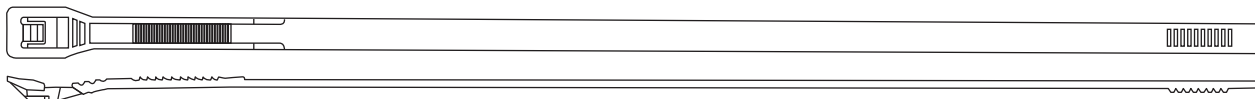

Cable Ties

Low Profile Cable Ties

These cable ties stay flush when used on a round surface. Excellent to use when safety is a factor.

C

Approx. Length	Strength	Colour	Max. Bundle Dia.	25 PCS/PK	100 PCS/PK
14.5" (372mm)	50LB	UV Black	4" (102mm)	662934	
14.5" (372mm)	120LB	UV Black	4" (102mm)		762944
7.5" (191mm)	50LB	Natural	1-3/4" (44mm)	662874	
11" (282mm)	50LB	Natural	3" (76mm)		762933
14.5" (372mm)	50LB	Natural	4" (102mm)		762935
14.5" (372mm)	120LB	Natural	4" (102mm)		762945

Low Profile Cable Ties

Mounting Head Cable Ties (Assorted Strengths) – Professional Series

Ideal for fastening cables and hoses to walls, partitions and frame rails. Screw mount.

Approx. Length	Strength	Colour	Screw Size	Max. Bundle Dia.	25 PCS/PK	100 PCS/PK	500 PCS/PK	1000 PCS/PK
6" (152mm)	40LB	UV Black	#8	1-1/4" (32mm)	662928	762928		762928M
7.5" (191mm)	50LB	UV Black	#10	1-3/4" (44mm)	662902	762902		762902M
11" (282mm)	50LB	UV Black	#10	3" (76mm)		762903	762903B	
14" (365mm)	50LB	UV Black	#10	4" (102mm)	662904	762904	762904B	
14" (374mm)	120LB	UV Black	1/4"	4" (102mm)	662820	762820		
6" (152mm)	40LB	Natural	#8	1-1/4" (32mm)	662822	762822		762822M
7.5" (191mm)	50LB	Natural	#10	1-3/4" (44mm)	662900	762900		762900M
11" (282mm)	50LB	Natural	#10	3" (76mm)		762901	762901B	
14" (365mm)	50LB	Natural	#10	4" (102mm)	662819	762819	762819B	
14" (374mm)	120LB	Natural	1/4"	4" (102mm)	662815	762815		

Mounting Head Cable Ties (Assorted Strengths) – K-Spec® Series

Ideal for fastening cables and hoses to walls, partitions and frame rails. Screw mount.

Approx. Length	Strength	Colour	Screw Size	Max. Bundle Dia.	100 PCS/PK	1000 PCS/PK
5.9" (150mm)	40LB	Black	#8	1.38" (35mm)	E540MH0C	E540MH0M
8.0" (200mm)	50LB	Black	#10	1.97" (50mm)	E750MH0C	E750MH0M
14.5" (368mm)	120LB	Black	1/4"	3.94" (100mm)	E14120MH0C	
5.9" (150mm)	40LB	Natural	#8	1.38" (35mm)	E540MH9C	E540MH9M
8.0" (200mm)	50LB	Natural	#10	1.97" (50mm)	E750MH9C	E750MH9M
14.5" (368mm)	120LB	Natural	1/4"	3.94" (100mm)	E14120MH9C	