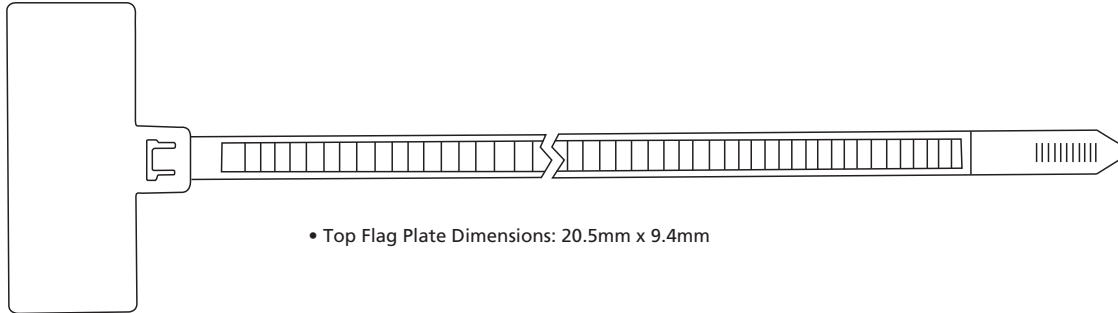

Cable Ties

Identification Tag Cable Ties

To identify wire bundles.

• Top Flag Plate Dimensions: 20.5mm x 9.4mm

Top Flag (Horizontal)

Approx. Length	Strength	Colour	Max. Bundle Dia.	25 PCS/PK	100 PCS/PK	1000 PCS/PK
4" (102mm)	18LB	Natural	19mm	-	762876	762876M

• Base Flag (Horizontal) Plate Dimensions: 25.4mm x 8.3mm

Base Flag (Horizontal)

Approx. Length	Strength	Colour	Max. Bundle Dia.	25 PCS/PK	100 PCS/PK	1000 PCS/PK
4.1" (110mm)	18LB	Natural	21mm	-	762931	762931M
8" (196mm)	18LB	Natural	53mm	-	762929	762929M

• Base Flag (Vertical) Plate Dimensions: 13mm x 28mm

Base Flag (Vertical)

Approx. Length	Strength	Colour	Max. Bundle Dia.	25 PCS/PK	100 PCS/PK	1000 PCS/PK
7.5" (200mm)	50LB	Natural	50mm	662906	762906	762906M
11" (270mm)	50LB	Natural	75mm	-	762930	-