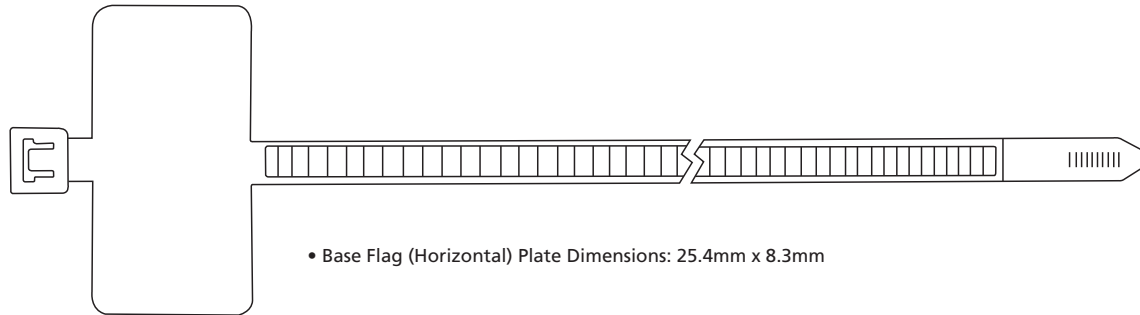

Cable Ties

Identification Tag Cable Ties

To identify wire bundles.

• Top Flag Plate Dimensions: 20.5mm x 9.4mm

Top Flag (Horizontal)

Approx. Length	Strength	Colour	Max. Bundle Dia.	25 PCS/PK	100 PCS/PK	1000 PCS/PK
4" (102mm)	18LB	Natural	19mm	-	762876	762876M

• Base Flag (Horizontal) Plate Dimensions: 25.4mm x 8.3mm

Base Flag (Horizontal)

Approx. Length	Strength	Colour	Max. Bundle Dia.	25 PCS/PK	100 PCS/PK	1000 PCS/PK
4.1" (110mm)	18LB	Natural	21mm	-	762931	762931M
8" (196mm)	18LB	Natural	53mm	-	762929	762929M

• Base Flag (Vertical) Plate Dimensions: 13mm x 28mm

Base Flag (Vertical)

Approx. Length	Strength	Colour	Max. Bundle Dia.	25 PCS/PK	100 PCS/PK	1000 PCS/PK
7.5" (200mm)	50LB	Natural	50mm	662906	762906	762906M
11" (270mm)	50LB	Natural	75mm	-	762930	-