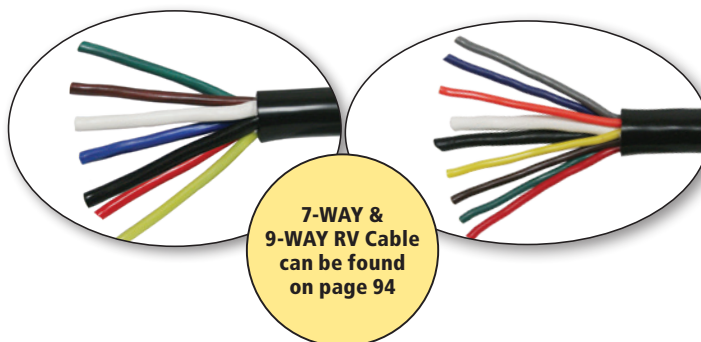

7-WAY & 9-WAY RV Cable can be found on page 94