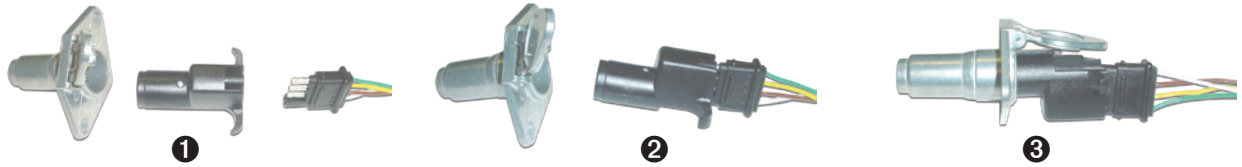

# RV Connector Adapters

## RV Connector Adapters

764145

764145 Converts 6-Pole (Round) to 4-Pole (Flat)

Adapter connects in 3 easy steps!

6-Pole to 4-Pole RV Connector Adapter

764148

764148 Converts 7-Pole (RV-Style, Round) to 4-Pole (Flat)

764148B Same as 764148 except 25 pieces per pack

Adapter connects in 3 easy steps!

7-Pole to 4-Pole RV Connector Adapter

H

764146/764147

764146 Converts 7-Pole (RV-Style, Round) to 6-Pole (Round). Auxiliary Pin in Centre

764147 Converts 7-Pole (RV-Style, Round) to 6-Pole (Round). Brake Pin in Centre

Adapter connects in 3 easy steps!

7-Pole to 6-Pole RV Connector Adapter