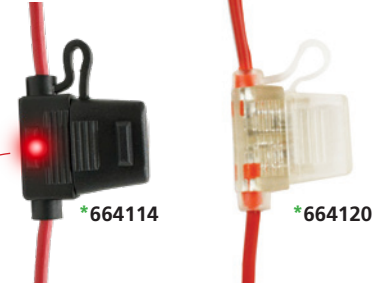

Blade Fuses

Inline Fuse Holders with Attached Cover – Standard Blade Fuses

Inline Fuse Holders with Attached Cover

2 x 6-1/2" (165mm) wire leads

GA Size	Colour of Wire	Colour of Holder	For Fuses Rated at...	Features	1 PC/PK	25 PCS/PK	500 PCS/PK
14GA	Red	Black	1A to 25A	-	664136	764136	764136B
12GA	Red	Black	1A to 30A	-	664132	764132	764132B
12GA	Red	Black	1A to 30A	LED Indicator	*664114	*764114	-
12GA	Red	Clear	1A to 30A	-	*664120	*764120	-

LED lights up when fuse has blown

Inline Fuse Holders with Attached Cover (for 80VDC Standard Blade Fuses)

2 x 6-1/2" (165mm) wire leads

GA Size	Colour of Wire	Colour of Holder	For Fuses Rated at...	1 PC/PK	25 PCS/PK
12GA	Red	Black	5A to 30A	*664115	*764115

Inline Fuse Holders – Standard Blade Fuses

Inline Fuse Holders

2 x 4-1/2" (114mm) wire leads

GA Size	Colour of Wire	Colour of Holder	For Fuses Rated at...	1 PC/PK	25 PCS/PK
14GA	Black	Black	1A to 25A	664130	764130
14GA	Red	Black	1A to 25A	664122	764122
12GA	Red	Black	1A to 30A	664125	764125

Waterproof Fuse Holder, Cover Included – Standard Blade Fuses

Waterproof Fuse Holder, Cover Included

2 x 5-1/2" (139mm) wire leads

GA Size	Colour of Wire	Colour of Holder	For Fuses Rated at...	1 PC/PK	25 PCS/PK
12GA	Red	Black	1A to 30A	664123	764123