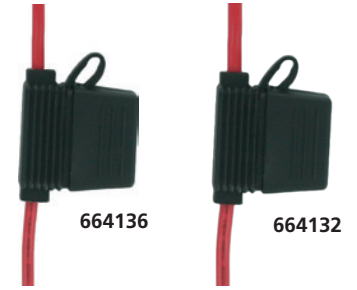

Blade Fuses

Inline Fuse Holders with Attached Cover – Standard Blade Fuses

Inline Fuse Holders with Attached Cover

2 x 6-1/2" (165mm) wire leads

GA Size	Colour of Wire	Colour of Holder	For Fuses Rated at...	Features	1 PC/PK	25 PCS/PK	500 PCS/PK
14GA	Red	Black	1A to 25A	-	664136	764136	764136B
12GA	Red	Black	1A to 30A	-	664132	764132	764132B
12GA	Red	Black	1A to 30A	LED Indicator	*664114	*764114	-
12GA	Red	Clear	1A to 30A	-	*664120	*764120	-

LED lights up when fuse has blown

Inline Fuse Holders with Attached Cover (for 80VDC Standard Blade Fuses)

2 x 6-1/2" (165mm) wire leads

GA Size	Colour of Wire	Colour of Holder	For Fuses Rated at...	1 PC/PK	25 PCS/PK
12GA	Red	Black	5A to 30A	*664115	*764115

Inline Fuse Holders – Standard Blade Fuses

Inline Fuse Holders

2 x 4-1/2" (114mm) wire leads

GA Size	Colour of Wire	Colour of Holder	For Fuses Rated at...	1 PC/PK	25 PCS/PK
14GA	Black	Black	1A to 25A	664130	764130
14GA	Red	Black	1A to 25A	664122	764122
12GA	Red	Black	1A to 30A	664125	764125

Waterproof Fuse Holder, Cover Included – Standard Blade Fuses

Waterproof Fuse Holder, Cover Included

2 x 5-1/2" (139mm) wire leads

GA Size	Colour of Wire	Colour of Holder	For Fuses Rated at...	1 PC/PK	25 PCS/PK
12GA	Red	Black	1A to 30A	664123	764123