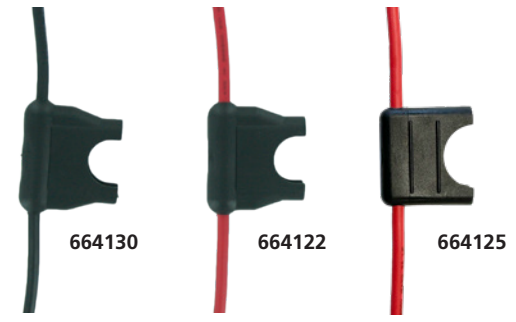

Blade Fuses

Inline Fuse Holders with Attached Cover – Standard Blade Fuses

Inline Fuse Holders with Attached Cover

2 x 6-1/2" (165mm) wire leads

GA Size	Colour of Wire	Colour of Holder	For Fuses Rated at...	Features	1 PC/PK	25 PCS/PK	500 PCS/PK
14GA	Red	Black	1A to 25A	-	664136	764136	764136B
12GA	Red	Black	1A to 30A	-	664132	764132	764132B
12GA	Red	Black	1A to 30A	LED Indicator	*664114	*764114	-
12GA	Red	Clear	1A to 30A	-	*664120	*764120	-

LED lights up when fuse has blown

Inline Fuse Holders with Attached Cover (for 80VDC Standard Blade Fuses)

2 x 6-1/2" (165mm) wire leads

GA Size	Colour of Wire	Colour of Holder	For Fuses Rated at...	1 PC/PK	25 PCS/PK
12GA	Red	Black	5A to 30A	*664115	*764115

Inline Fuse Holders – Standard Blade Fuses

Inline Fuse Holders

2 x 4-1/2" (114mm) wire leads

GA Size	Colour of Wire	Colour of Holder	For Fuses Rated at...	1 PC/PK	25 PCS/PK
14GA	Black	Black	1A to 25A	664130	764130
14GA	Red	Black	1A to 25A	664122	764122
12GA	Red	Black	1A to 30A	664125	764125

Waterproof Fuse Holder, Cover Included – Standard Blade Fuses

Waterproof Fuse Holder, Cover Included

2 x 5-1/2" (139mm) wire leads

GA Size	Colour of Wire	Colour of Holder	For Fuses Rated at...	1 PC/PK	25 PCS/PK
12GA	Red	Black	1A to 30A	664123	764123