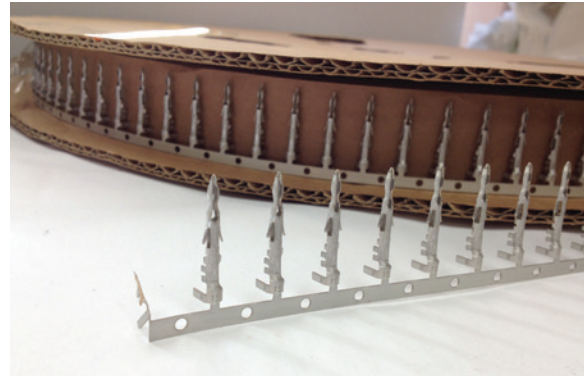

## GM Weather-Pack Series Terminals

762151

762150

762154

762153

762189

762188

Most OEM Terminals can be made available on a convenient reel. Contact Techspan for availability.

OEM#	GA Size & Description	10 PCS/PK	100 PCS/PK	2200 PCS/ REEL	Mating Terminal...	Use with Housing...
12089188	20-18GA Female. Tin-Plated Brass	762151	762151C		762150(C)	762081, 762083, 762157, 762159(C), 762161(C), 762177, 762179
12089040	20-18GA Male. Tin-Plated Brass	762150	762150C		762151(C)	762080, 762082, 762156, 762158(C), 762160(C), 762176, 762178
12124580	16-14GA Female. Tin-Plated Brass	762154	762154C	762154RL	762153(C), (RL)	762081, 762083, 762157, 762159(C), 762161(C), 762177, 762179
12124582	16-14GA Male. Tin-Plated Brass	762153	762153C	762153RL	762154(C), (RL)	762080, 762082, 762156, 762158(C), 762160(C), 762176, 762178
12124581	12-10GA Female. Tin-Plated Brass	762189	762189C		762188(C)	762081, 762083, 762157, 762159(C), 762161(C), 762177, 762179
12124587	12-10GA Male. Tin-Plated Brass	762188	762188C		762189(C)	762080, 762082, 762156, 762158(C), 762160(C), 762176, 762178